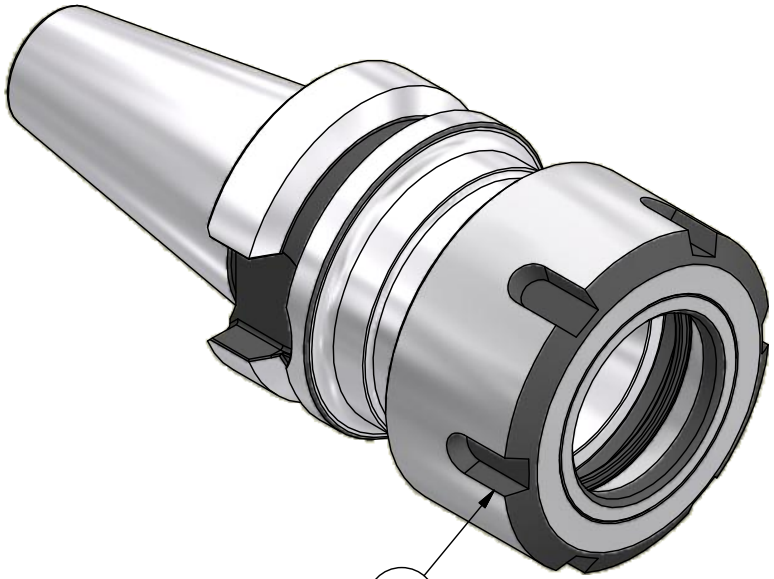

Parts List

ITEM	QTY	PART NUMBER	DESCRIPTION
1	1	32ERP248	COLLET NUT

PART
NUMBER

B30F-32ERP248

PARLEC

(800) TOOL USA
WORLD HEADQUARTERS
101 PERINTON PARKWAY
FAIRPORT, NEW YORK 14450