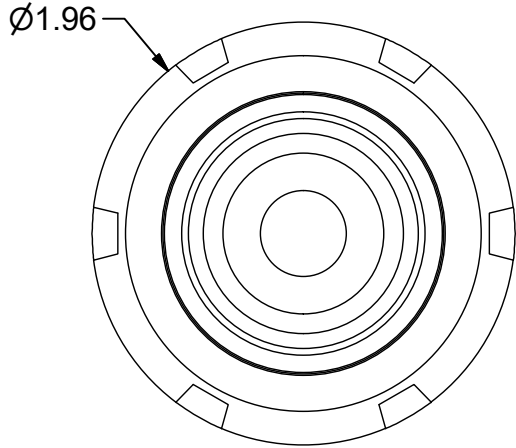

Parts List

ITEM	QTY	PART NUMBER	DESCRIPTION
1	1	32ERP248	COLLET NUT

PART
NUMBER

B30F-32ERP248

PARLEC

(800) TOOL USA
WORLD HEADQUARTERS
101 PERINTON PARKWAY
FAIRPORT, NEW YORK 14450