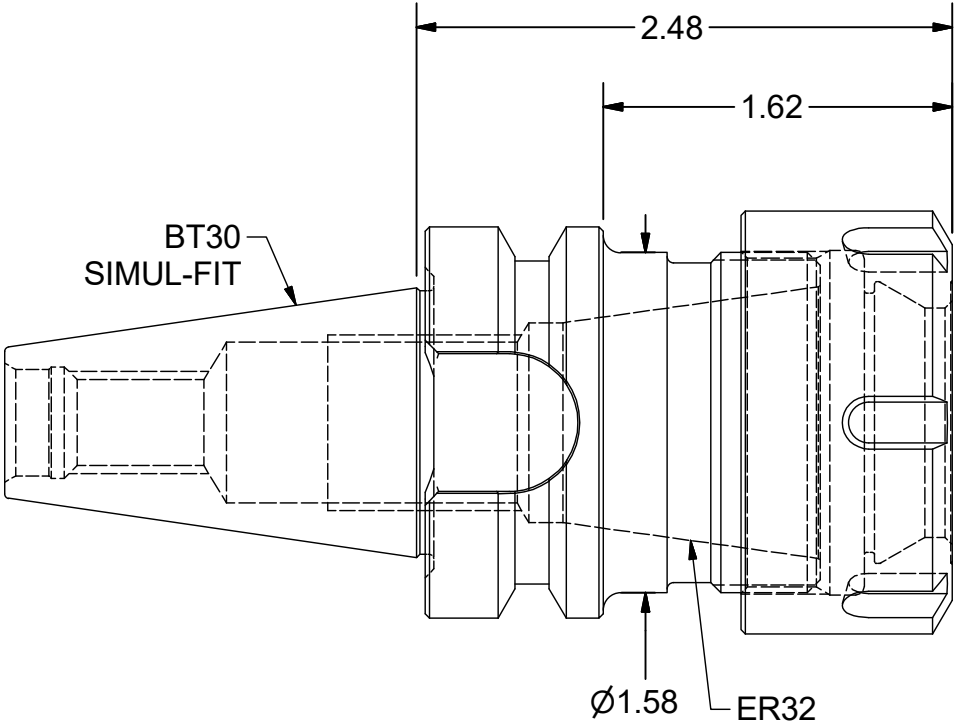

Parts List

ITEM	QTY	PART NUMBER	DESCRIPTION
1	1	32ERP248	COLLET NUT

PART
NUMBER

B30F-32ERP248

PARLEC

(800) TOOL USA
WORLD HEADQUARTERS
101 PERINTON PARKWAY
FAIRPORT, NEW YORK 14450