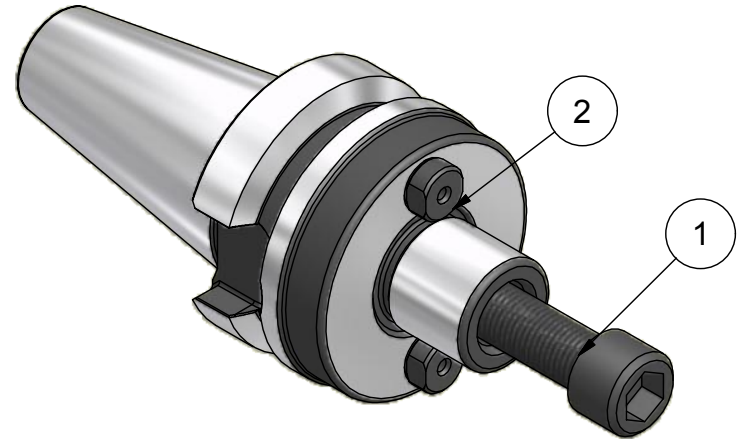

Parts List

ITEM	QTY	PART NUMBER	DESCRIPTION
1	1	028-192	CAP SCREW, 3/8-24 x 1"
2	2	75KY	DRIVE KEY

PART NUMBER

B30F-75SM118

PARLEC
 (800) TOOL USA
 WORLD HEADQUARTERS
 101 PERINTON PARKWAY
 FAIRPORT, NEW YORK 14450