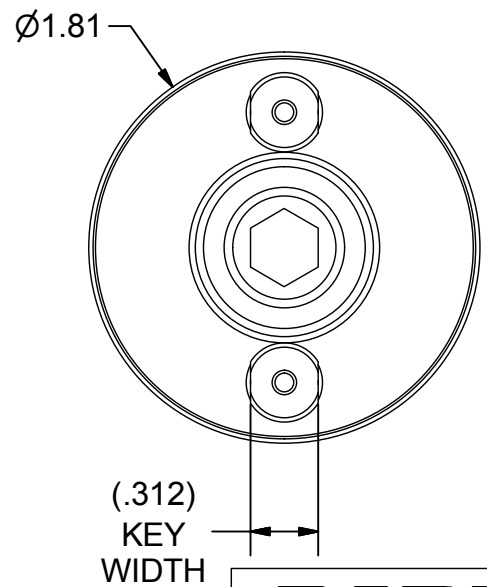

Parts List

ITEM	QTY	PART NUMBER	DESCRIPTION
1	1	028-192	CAP SCREW, 3/8-24 x 1"
2	2	75KY	DRIVE KEY

PART NUMBER

B30F-75SM118

PARLEC
 (800) TOOL USA
 WORLD HEADQUARTERS
 101 PERINTON PARKWAY
 FAIRPORT, NEW YORK 14450