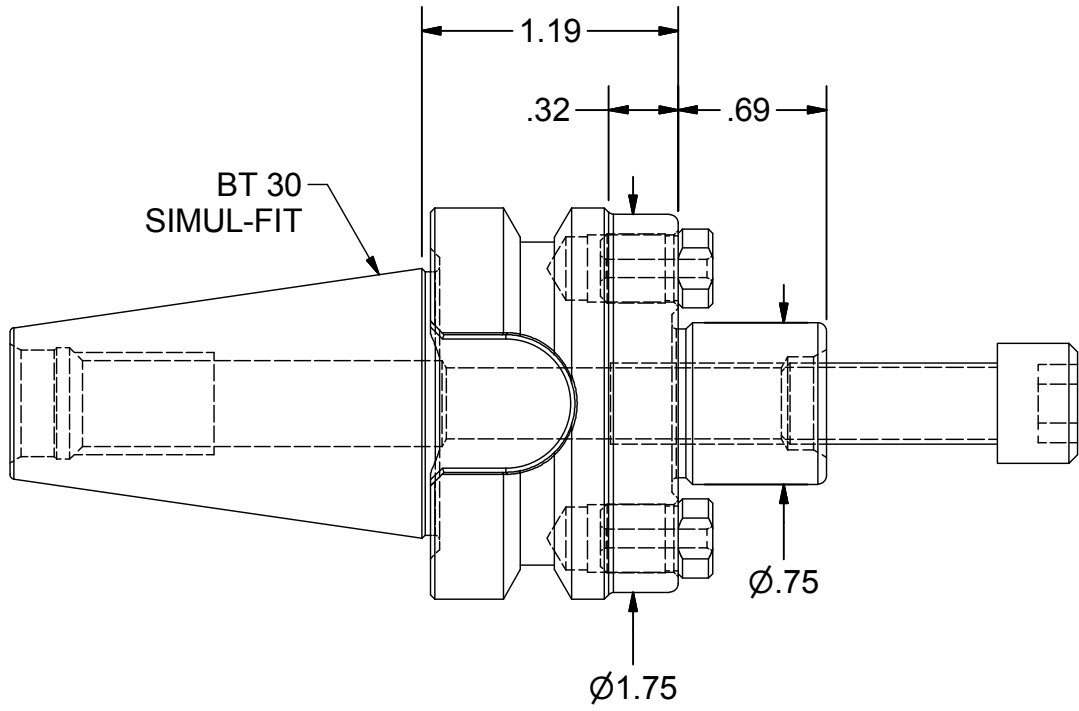

Parts List

ITEM	QTY	PART NUMBER	DESCRIPTION
1	1	028-192	CAP SCREW, 3/8-24 x 1"
2	2	75KY	DRIVE KEY

PART NUMBER

B30F-75SM118

PARLEC
 (800) TOOL USA
 WORLD HEADQUARTERS
 101 PERINTON PARKWAY
 FAIRPORT, NEW YORK 14450