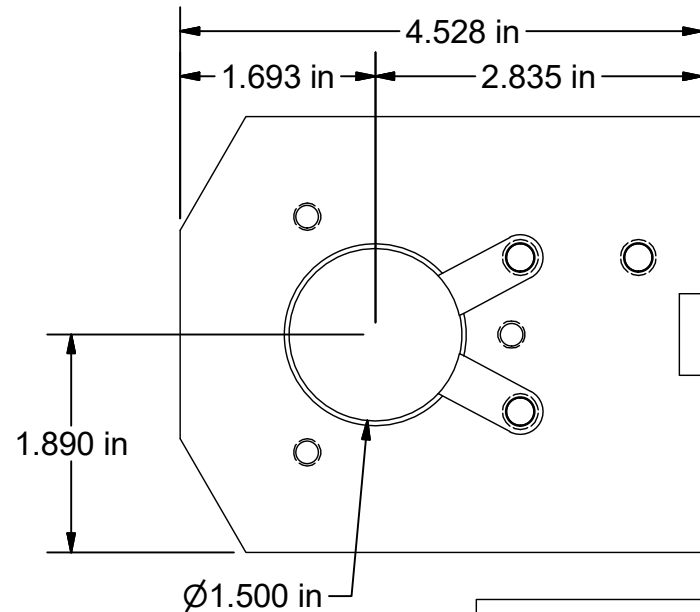

B B

VIEW A-A
SCALE .50

A A
4.173 in

PART
NUMBER

BMT65ID-1.50-PARLEC

PARLEC
(800) TOOL USA
WORLD HEADQUARTERS
101 PERINTON PARKWAY
FAIRPORT, NEW YORK 14450