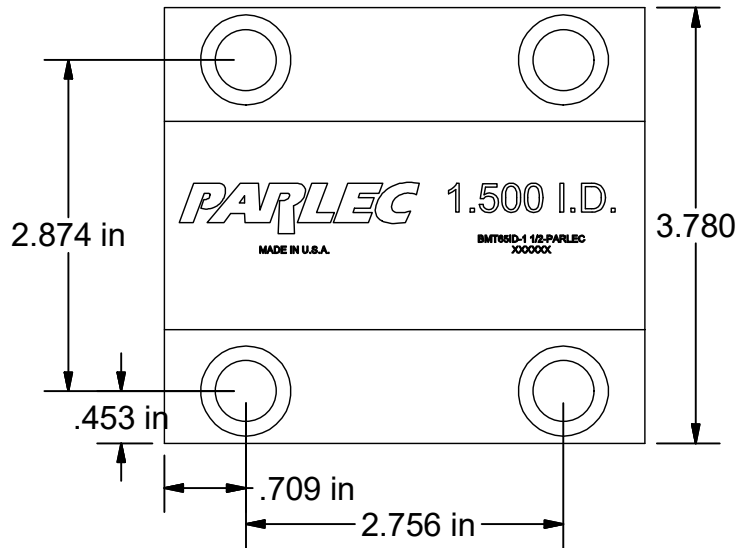

B B

VIEW A-A
SCALE .50

A A
4.173 in

PART
NUMBER

BMT65ID-1.50-PARLEC

PARLEC
(800) TOOL USA
WORLD HEADQUARTERS
101 PERINTON PARKWAY
FAIRPORT, NEW YORK 14450