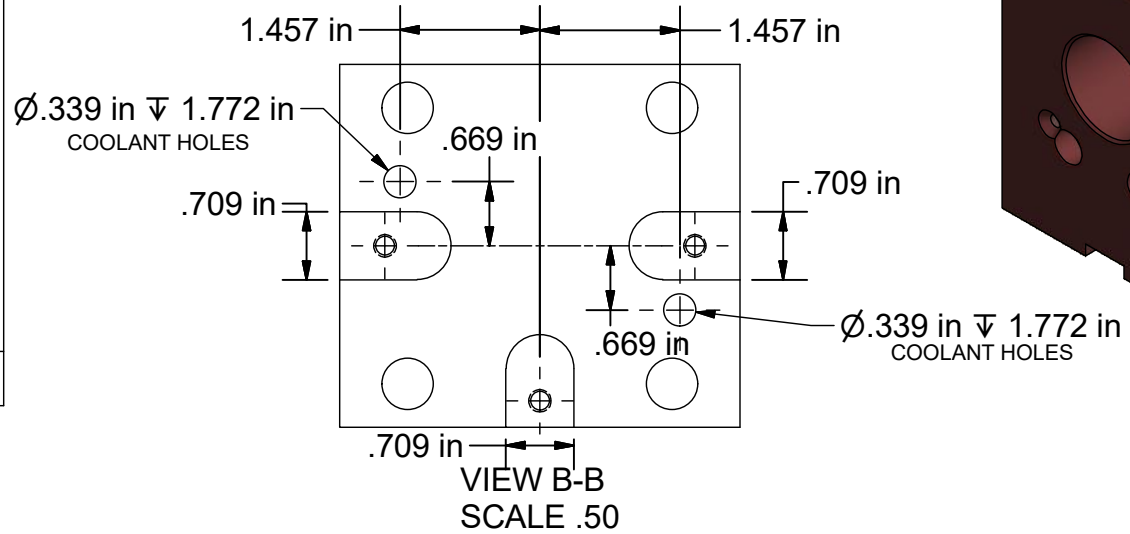

B B

VIEW A-A
SCALE .50

A A
4.173 in

PART
NUMBER

BMT65ID-1.50-PARLEC

PARLEC
(800) TOOL USA
WORLD HEADQUARTERS
101 PERINTON PARKWAY
FAIRPORT, NEW YORK 14450