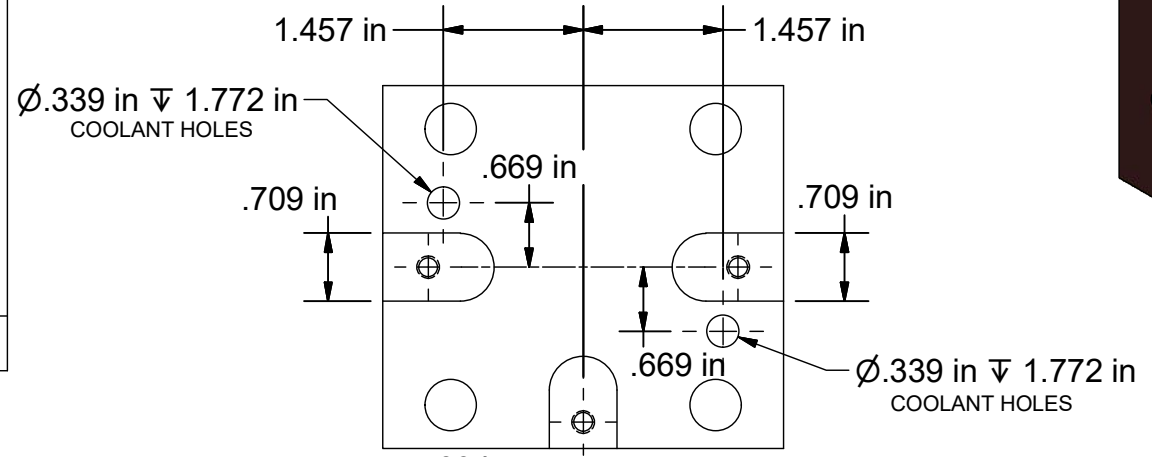

B B

VIEW A-A
SCALE .50

VIEW B-B
SCALE .50

PART
NUMBER

BMT65ID-1-PARLEC

PARLEC
 (800) TOOL USA
 WORLD HEADQUARTERS
 101 PERINTON PARKWAY
 FAIRPORT, NEW YORK 14450