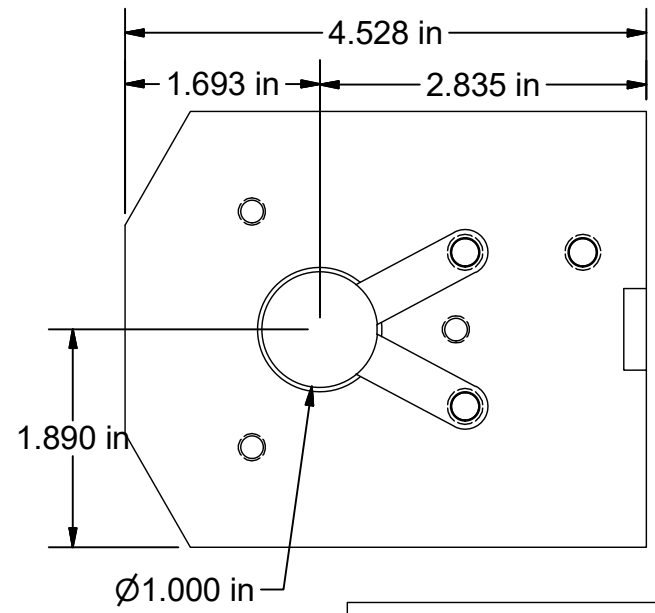

B B

VIEW A-A
SCALE .50

VIEW B-B
SCALE .50

PART
NUMBER

BMT65ID-1-PARLEC

PARLEC
 (800) TOOL USA
 WORLD HEADQUARTERS
 101 PERINTON PARKWAY
 FAIRPORT, NEW YORK 14450