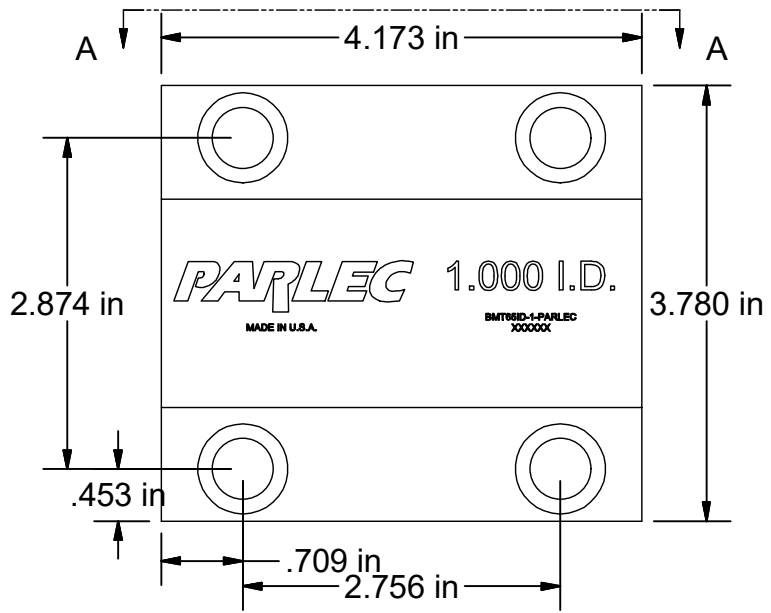

B B

VIEW A-A
SCALE .50

VIEW B-B
SCALE .50

PART
NUMBER

BMT65ID-1-PARLEC

PARLEC
 (800) TOOL USA
 WORLD HEADQUARTERS
 101 PERINTON PARKWAY
 FAIRPORT, NEW YORK 14450