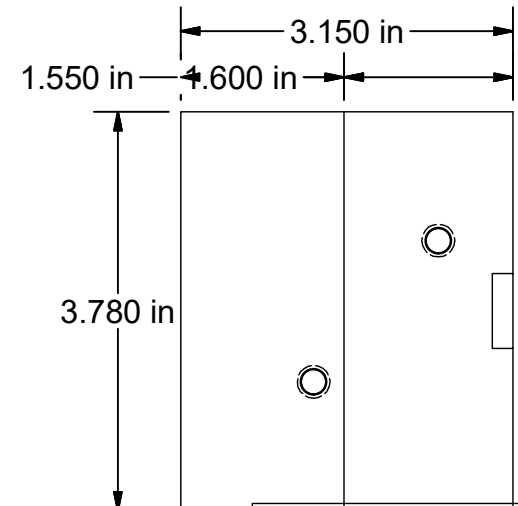

B B

VIEW A-A
SCALE .55

VIEW B-B
SCALE .50

A A
5.315 in 2.008 in

PART
NUMBER

BMT65OD-1-PARLEC

PARLEC
 (800) TOOL USA
 WORLD HEADQUARTERS
 101 PERINTON PARKWAY
 FAIRPORT, NEW YORK 14450