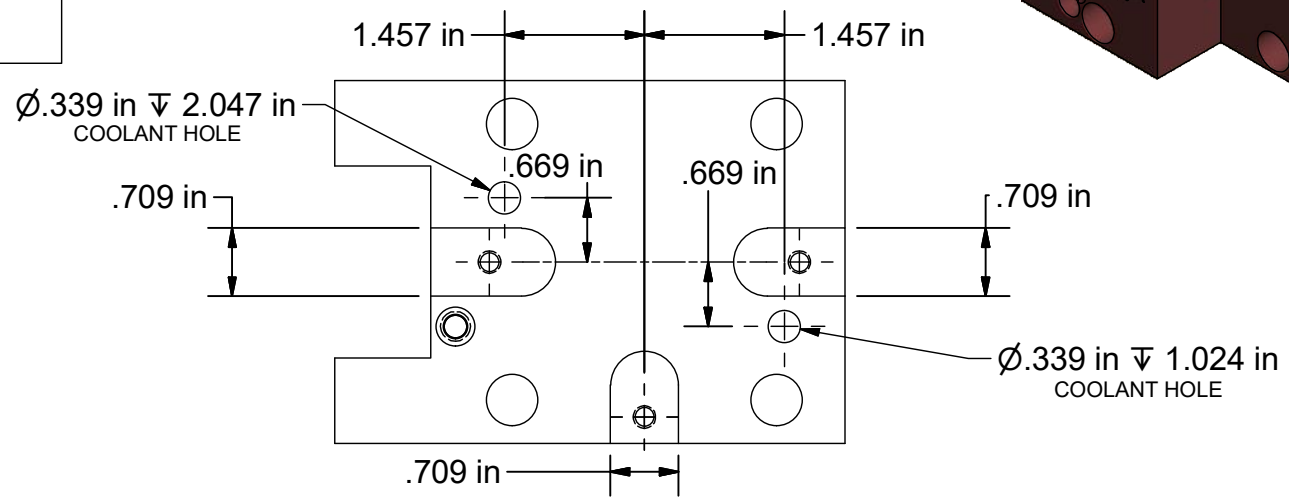

B B

VIEW A-A
SCALE .55

VIEW B-B
SCALE .50

A A
5.315 in 2.008 in

PART
NUMBER

BMT65OD-1-PARLEC

PARLEC
 (800) TOOL USA
 WORLD HEADQUARTERS
 101 PERINTON PARKWAY
 FAIRPORT, NEW YORK 14450