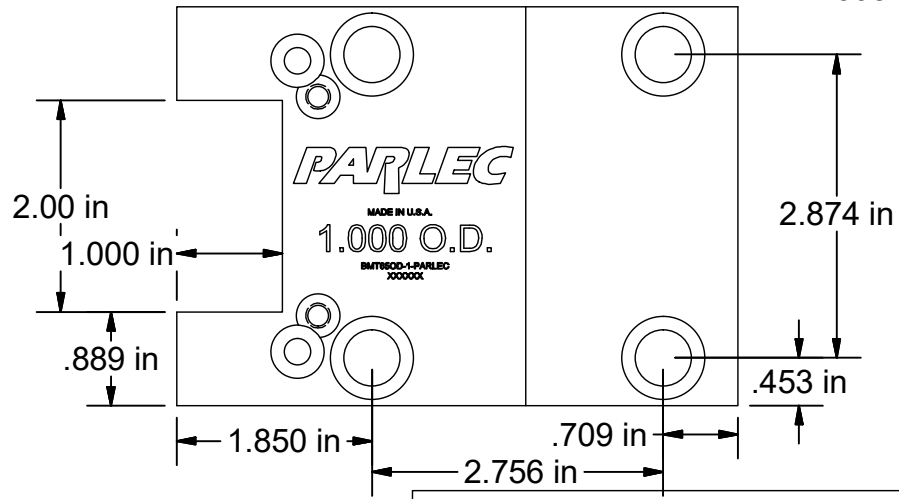

B B

VIEW A-A
SCALE .55

VIEW B-B
SCALE .50

A A
5.315 in 2.008 in

PART
NUMBER

BMT65OD-1-PARLEC

PARLEC
 (800) TOOL USA
 WORLD HEADQUARTERS
 101 PERINTON PARKWAY
 FAIRPORT, NEW YORK 14450