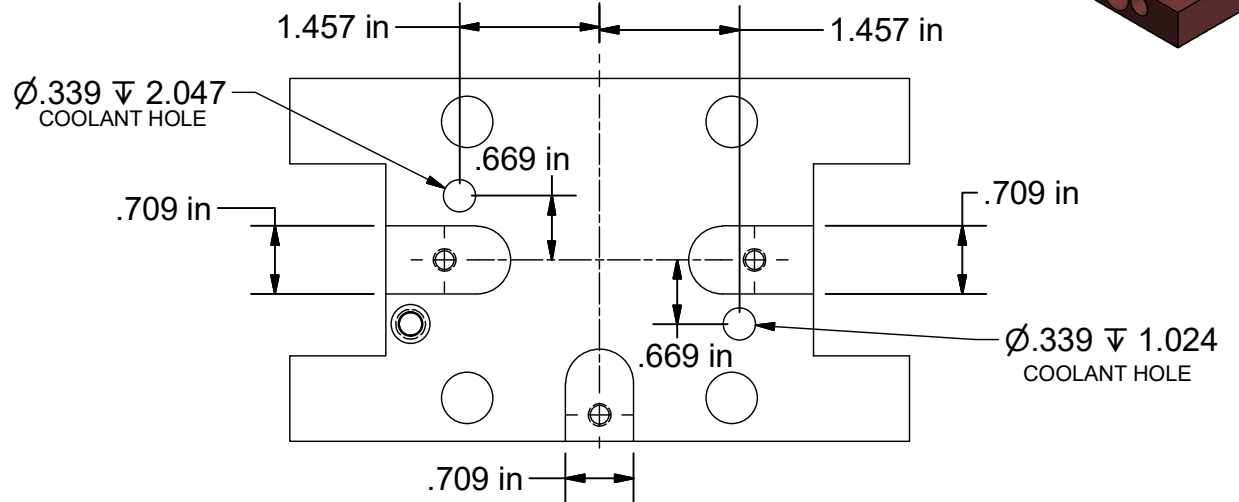

B B

VIEW A-A
SCALE .50

VIEW B-B
SCALE .50

PART
NUMBER

BMT65OD-1T-PARLEC

PARLEC
(800) TOOL USA
WORLD HEADQUARTERS
101 PERINTON PARKWAY
FAIRPORT, NEW YORK 14450