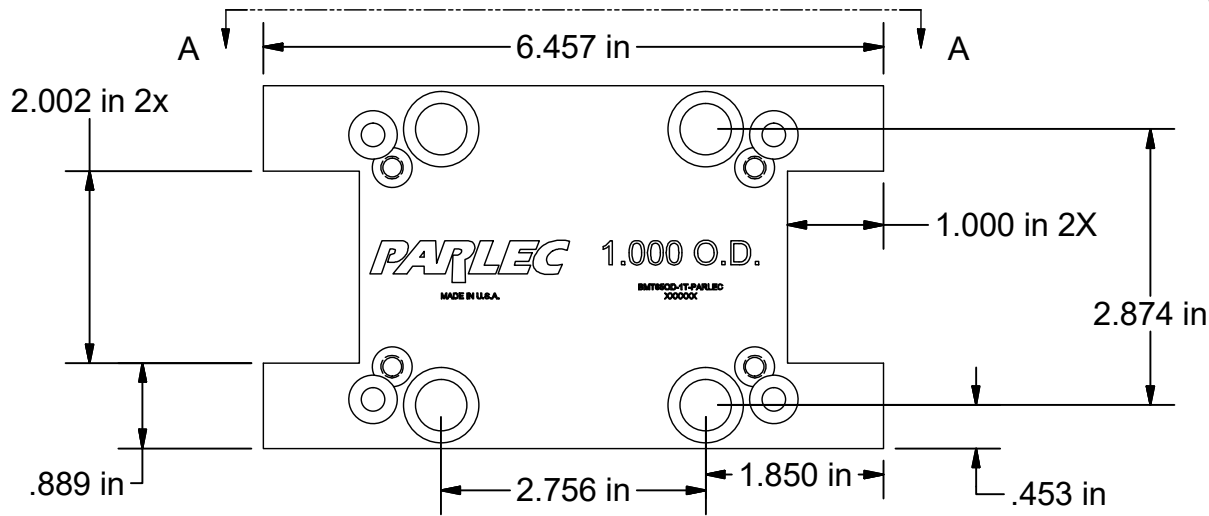

B B

VIEW A-A
SCALE .50

VIEW B-B
SCALE .50

PART
NUMBER

BMT65OD-1T-PARLEC

PARLEC
(800) TOOL USA
WORLD HEADQUARTERS
101 PERINTON PARKWAY
FAIRPORT, NEW YORK 14450