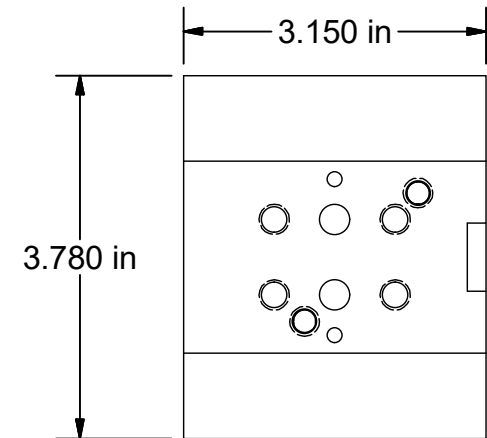

B B

VIEW A-A
SCALE .50

VIEW B-B
SCALE .50

PART
NUMBER

BMT65OD-1T-PARLEC

PARLEC
(800) TOOL USA
WORLD HEADQUARTERS
101 PERINTON PARKWAY
FAIRPORT, NEW YORK 14450