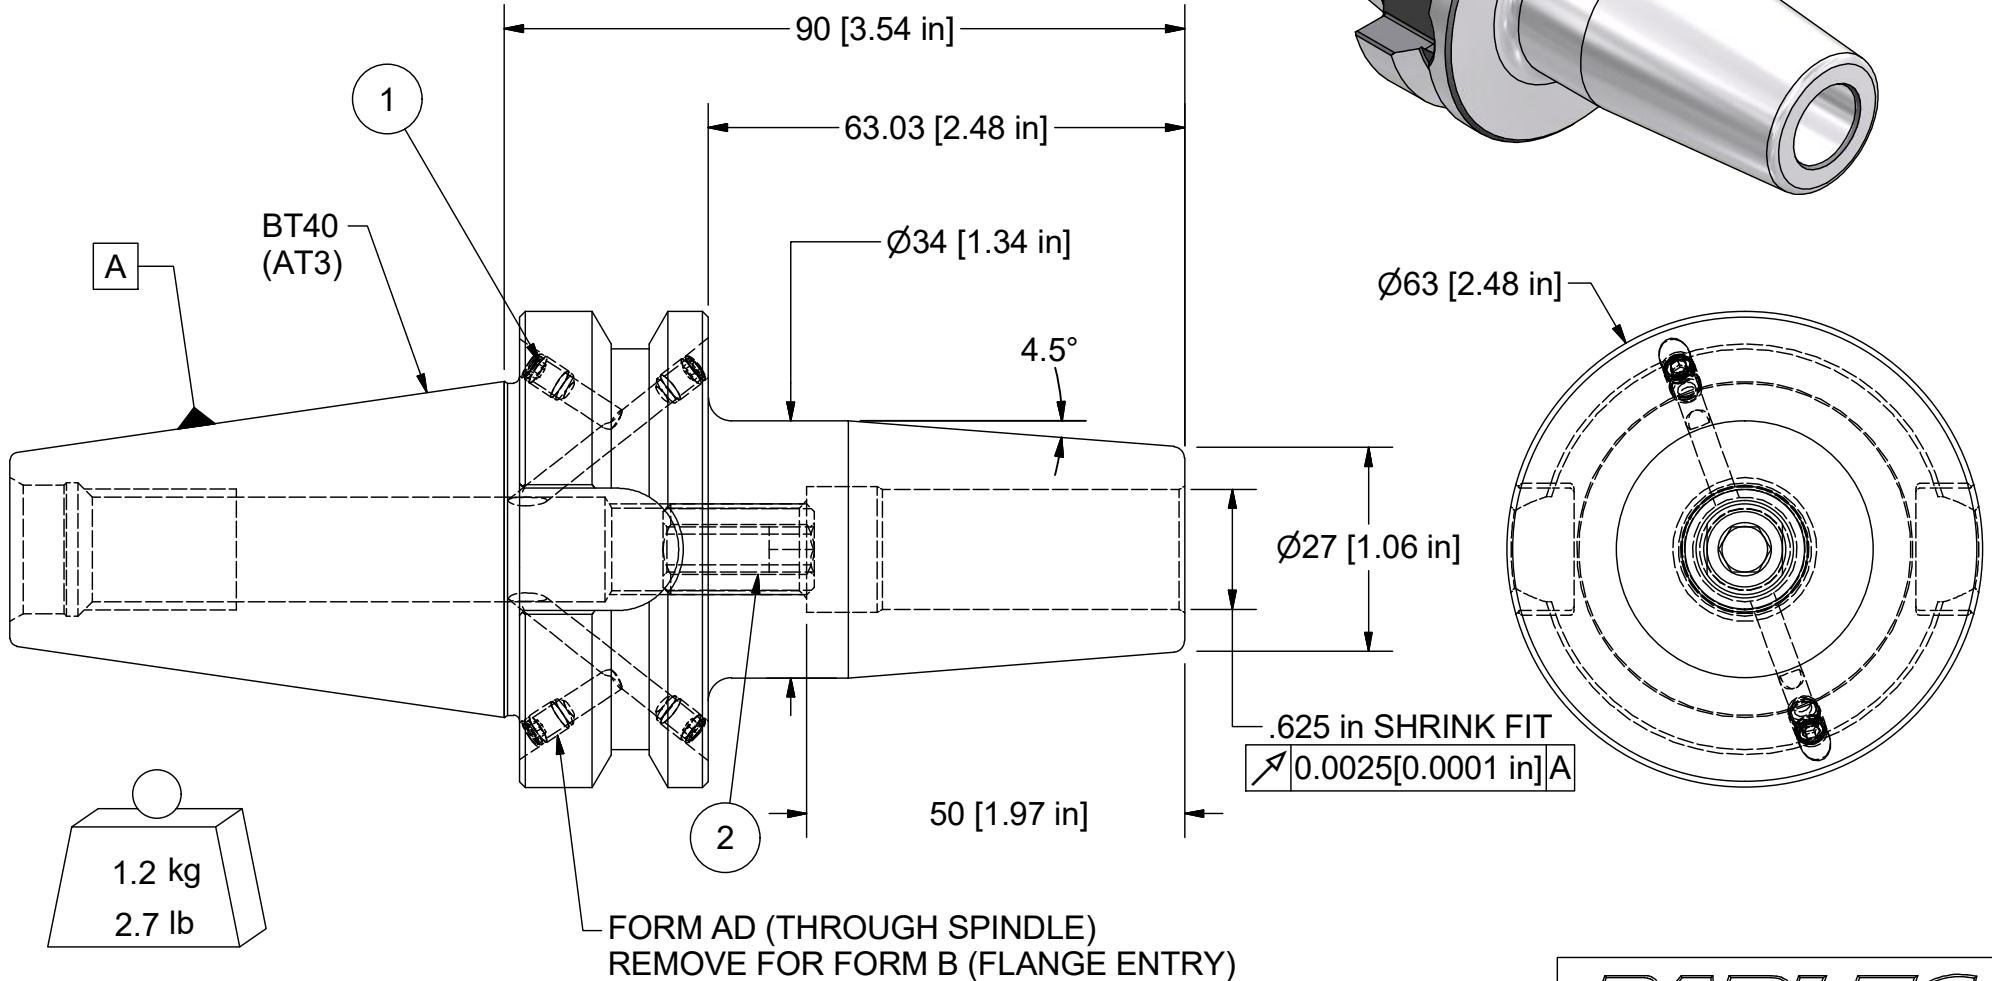

Parts List

ITEM	QTY	PART NUMBER	DESCRIPTION
1	4	029-965	SET SCREW, M4 x 6 W/360 DEG. PATCH
2	1	BS-SFM121-20	ADJUSTING SCREW OPTIONAL

BALANCE
G2.5 @ 20,000 RPM

PART
NUMBER

BT40-62SF354-9

PARLEC
 (800) TOOL USA
 WORLD HEADQUARTERS
 101 PERINTON PARKWAY
 FAIRPORT, NEW YORK 14450