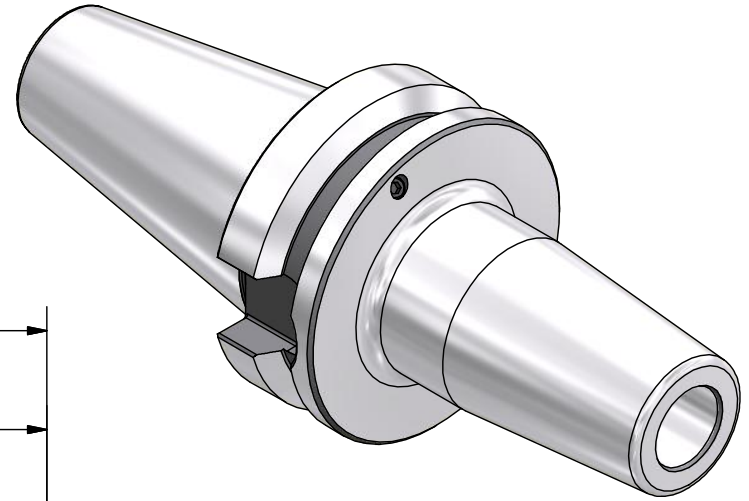

Parts List

ITEM	QTY	PART NUMBER	DESCRIPTION
1	4	029-965	SET SCREW, M4 x 6 W/360 DEG. PATCH
2	1	BS-SFM121-20	ADJUSTING SCREW OPTIONAL

BALANCE
G2.5 @ 20,000 RPM

PART
NUMBER

BT40-62SF354-9

PARLEC
 (800) TOOL USA
 WORLD HEADQUARTERS
 101 PERINTON PARKWAY
 FAIRPORT, NEW YORK 14450