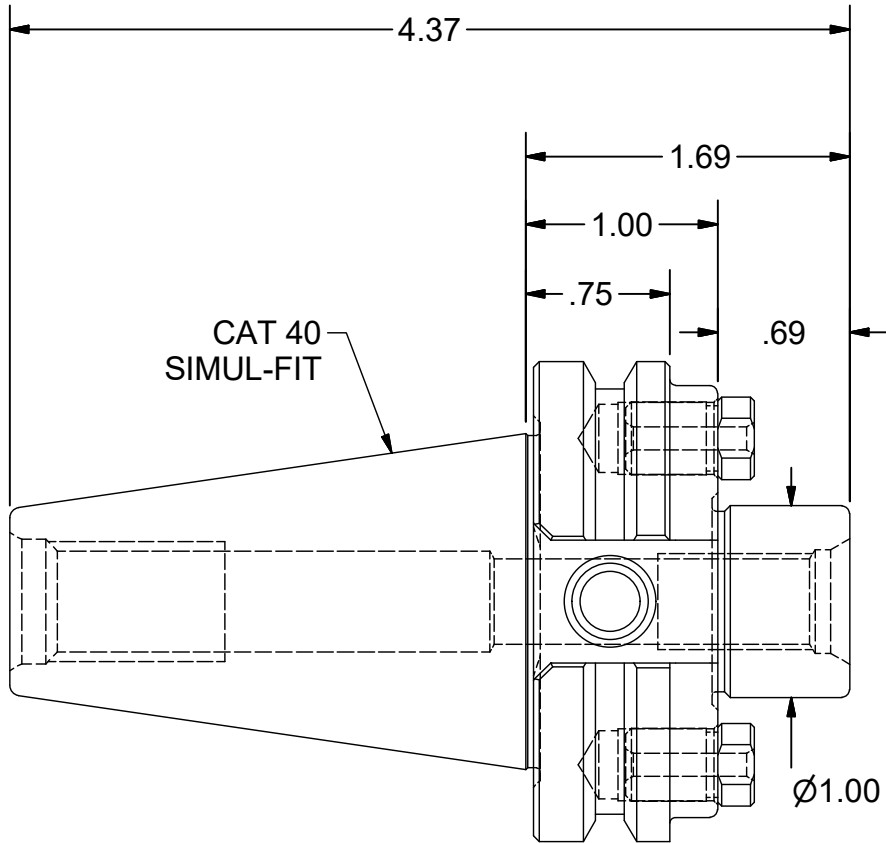

Parts List

ITEM	QTY	PART NUMBER	DESCRIPTION
1	2	10KY	DRIVE KEY
2	1	10LS	LOCK SCREW
3	1	028-188	SHCS 1/2-20-1 1/4

PART  
NUMBER

C40F-10SM1

**PARLEC**  
 (800) TOOL USA  
 WORLD HEADQUARTERS  
 101 PERINTON PARKWAY  
 FAIRPORT, NEW YORK 14450