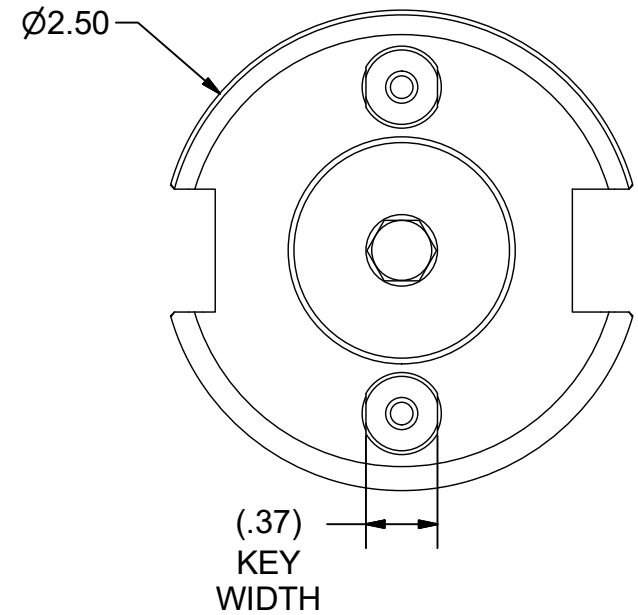

Parts List

ITEM	QTY	PART NUMBER	DESCRIPTION
1	2	10KY	DRIVE KEY
2	1	10LS	LOCK SCREW
3	1	028-188	SHCS 1/2-20-1 1/4

PART  
NUMBER

C40F-10SM1

**PARLEC**  
 (800) TOOL USA  
 WORLD HEADQUARTERS  
 101 PERINTON PARKWAY  
 FAIRPORT, NEW YORK 14450