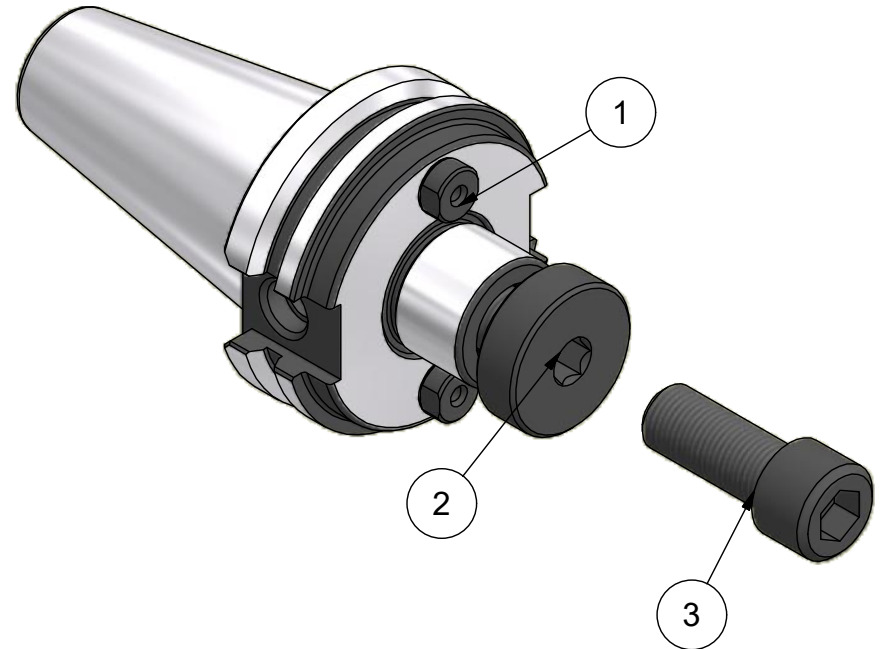

Parts List

ITEM	QTY	PART NUMBER	DESCRIPTION
1	2	10KY	DRIVE KEY
2	1	10LS	LOCK SCREW
3	1	028-188	SHCS 1/2-20-1 1/4

PART  
NUMBER

C40F-10SM1

**PARLEC**  
 (800) TOOL USA  
 WORLD HEADQUARTERS  
 101 PERINTON PARKWAY  
 FAIRPORT, NEW YORK 14450