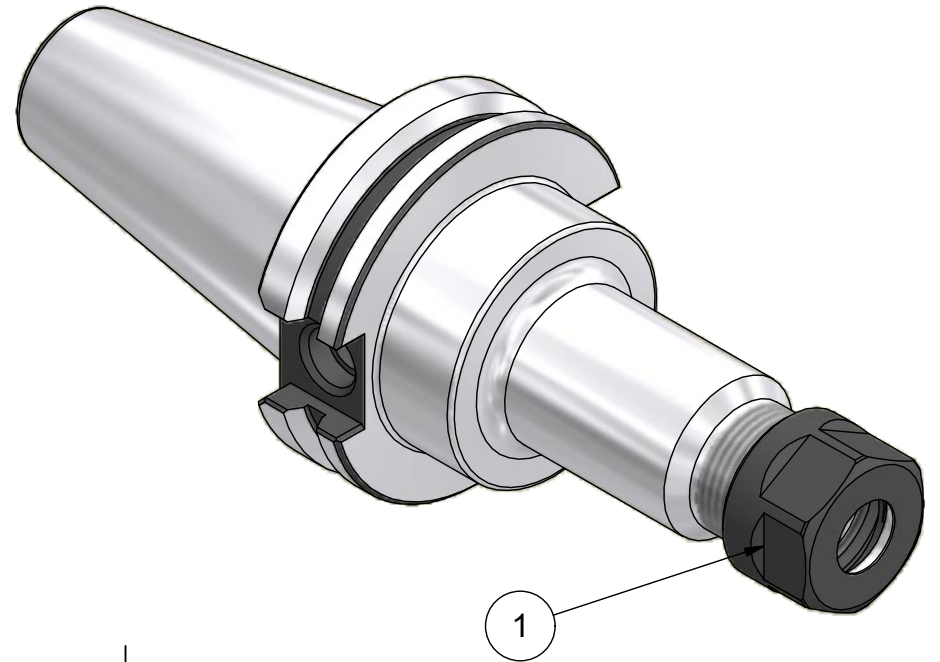

Parts List

ITEM	QTY	PART NUMBER	DESCRIPTION
1	1	16ERHN	COLLET NUT
2	1	BS-20	BACK-UP SCREW, 7/16-20 LH X 3/8

PART NUMBER

C40F-16ERF400

**PARLEC**  
 (800) TOOL USA  
 WORLD HEADQUARTERS  
 101 PERINTON PARKWAY  
 FAIRPORT, NEW YORK 14450