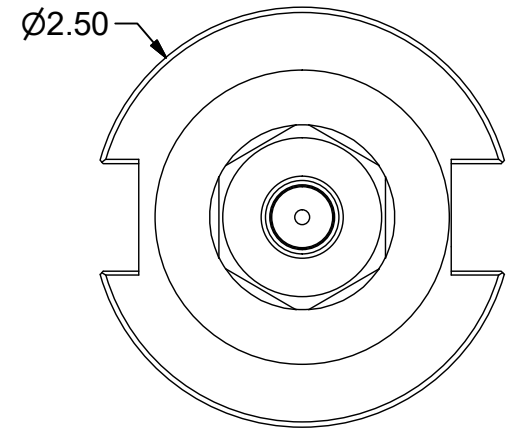

Parts List

ITEM	QTY	PART NUMBER	DESCRIPTION
1	1	16ERHN	COLLET NUT
2	1	BS-20	BACK-UP SCREW, 7/16-20 LH X 3/8

PART NUMBER

C40F-16ERF400

**PARLEC**  
 (800) TOOL USA  
 WORLD HEADQUARTERS  
 101 PERINTON PARKWAY  
 FAIRPORT, NEW YORK 14450