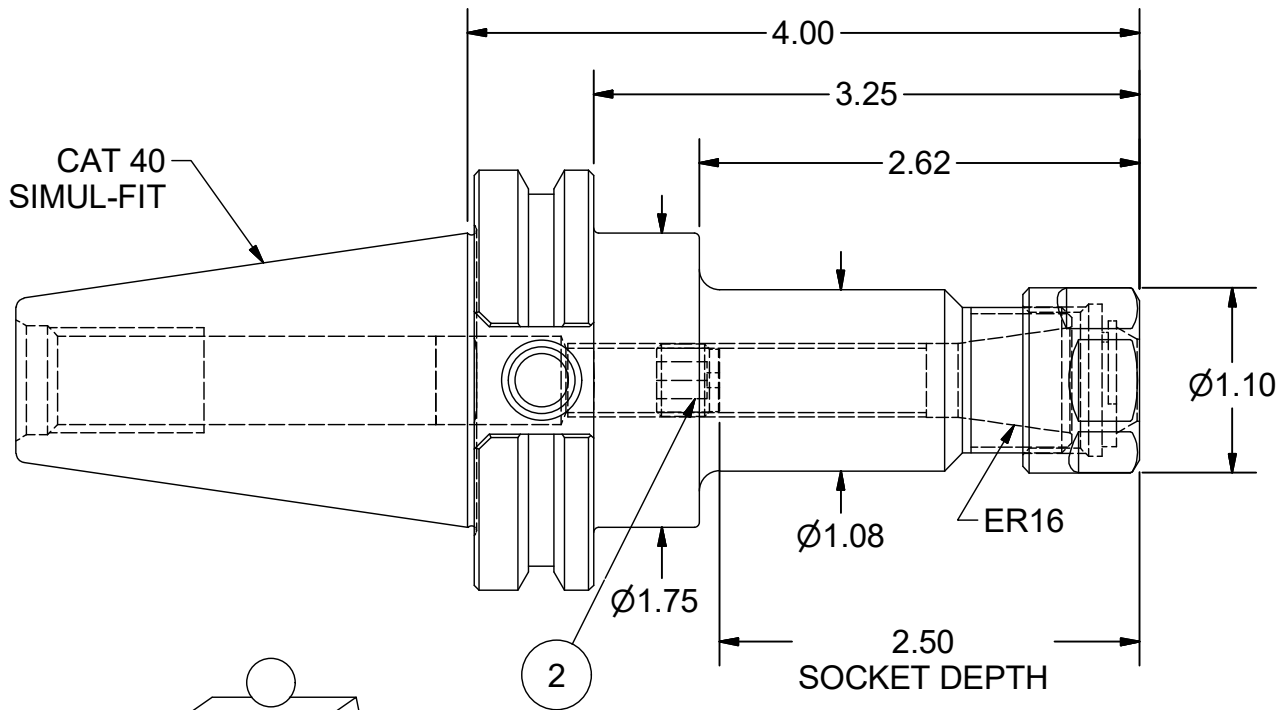

Parts List

ITEM	QTY	PART NUMBER	DESCRIPTION
1	1	16ERHN	COLLET NUT
2	1	BS-20	BACK-UP SCREW, 7/16-20 LH X 3/8

PART NUMBER

C40F-16ERF400

**PARLEC**  
 (800) TOOL USA  
 WORLD HEADQUARTERS  
 101 PERINTON PARKWAY  
 FAIRPORT, NEW YORK 14450