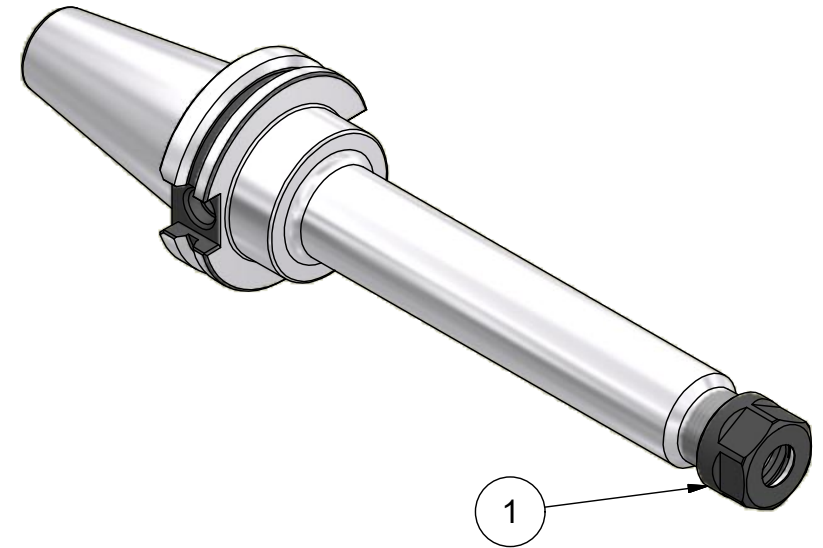

Parts List

ITEM	QTY	PART NUMBER	DESCRIPTION
1	1	16ERHN	COLLET NUT
2	1	BS-20	BACK-UP SCREW, 7/16-20 LH X 3/8

PART NUMBER

C40F-16ERF800

PARLEC
 (800) TOOL USA
 WORLD HEADQUARTERS
 101 PERINTON PARKWAY
 FAIRPORT, NEW YORK 14450