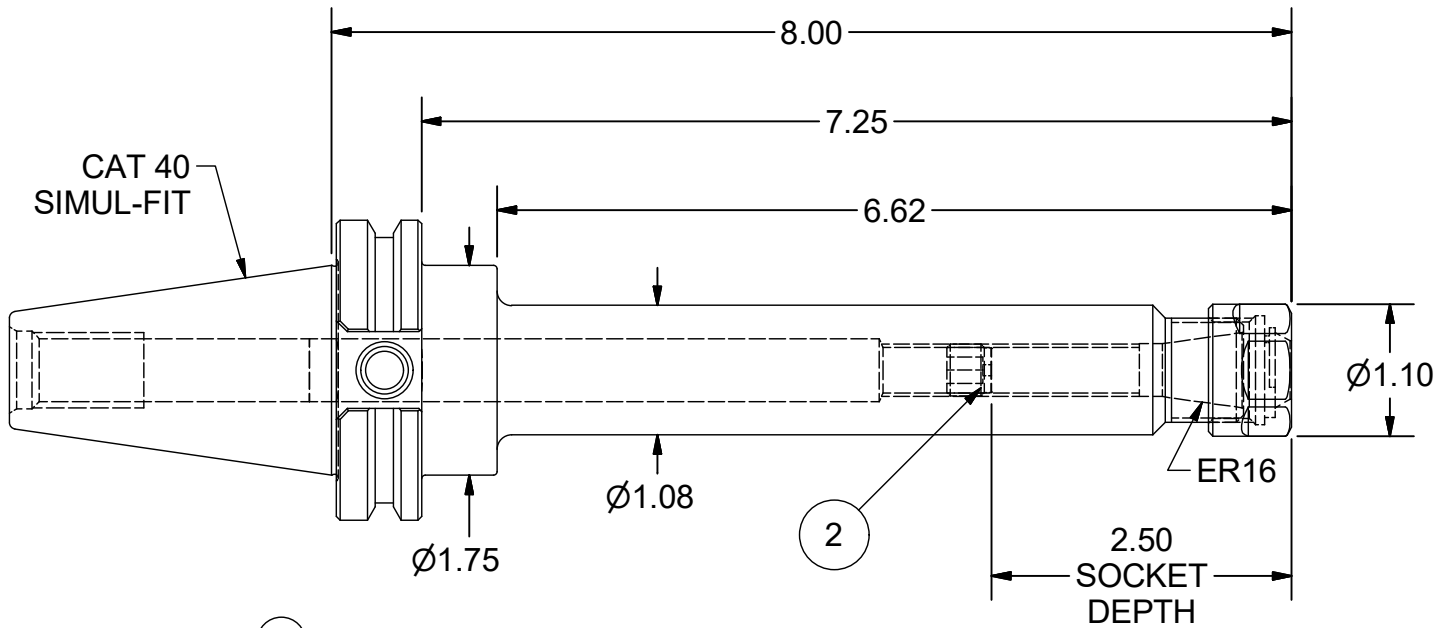

Parts List

ITEM	QTY	PART NUMBER	DESCRIPTION
1	1	16ERHN	COLLET NUT
2	1	BS-20	BACK-UP SCREW, 7/16-20 LH X 3/8

PART NUMBER

C40F-16ERF800

PARLEC
 (800) TOOL USA
 WORLD HEADQUARTERS
 101 PERINTON PARKWAY
 FAIRPORT, NEW YORK 14450