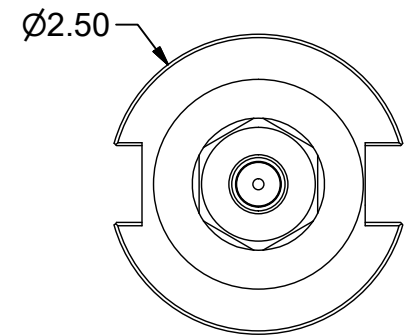

Parts List

ITEM	QTY	PART NUMBER	DESCRIPTION
1	1	16ERHN	COLLET NUT
2	1	BS-20	BACK-UP SCREW, 7/16-20 LH X 3/8

PART NUMBER

C40F-16ERF800

PARLEC
 (800) TOOL USA
 WORLD HEADQUARTERS
 101 PERINTON PARKWAY
 FAIRPORT, NEW YORK 14450