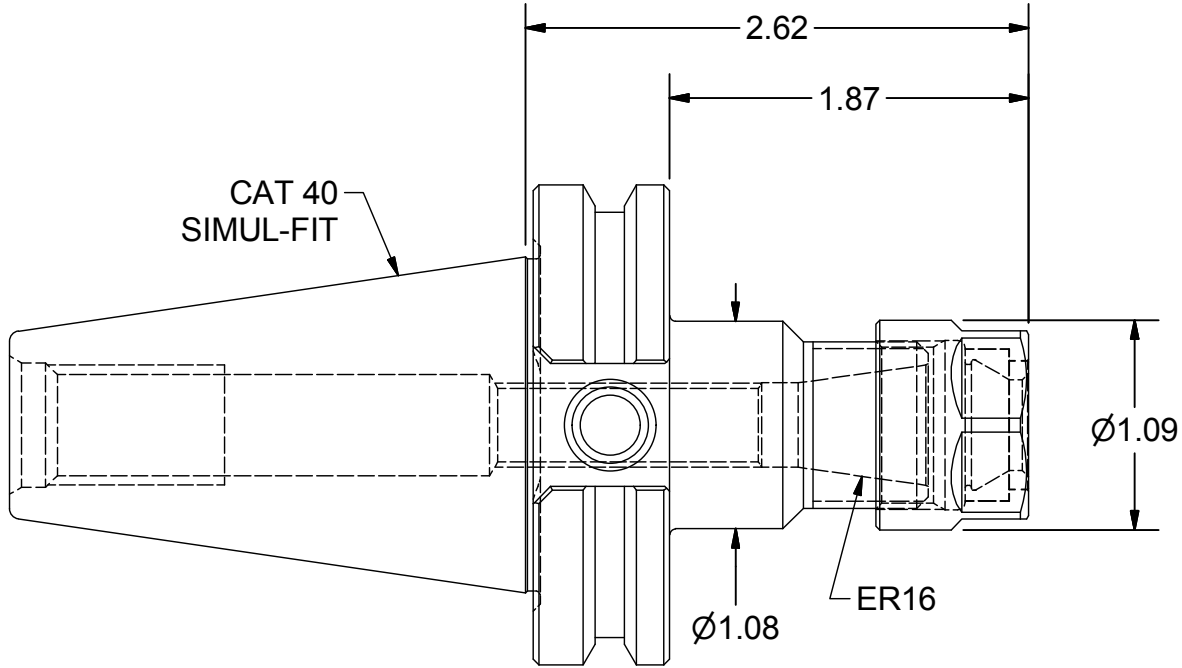

Parts List

ITEM	QTY	PART NUMBER	DESCRIPTION
1	1	16ERHPN	COLLET NUT, ER16

PART
NUMBER

C40F-16ERP262

PARLEC
 (800) TOOL USA
 WORLD HEADQUARTERS
 101 PERINTON PARKWAY
 FAIRPORT, NEW YORK 14450