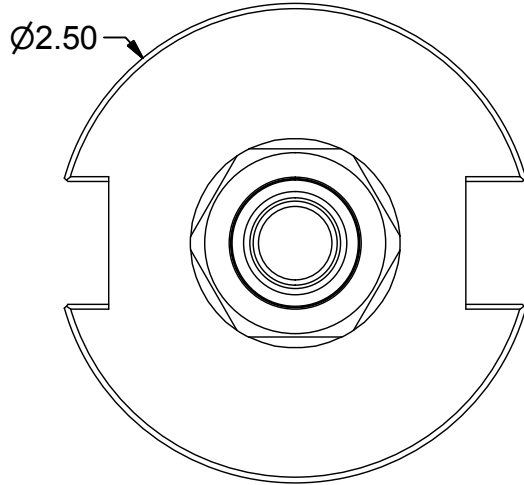

Parts List

ITEM	QTY	PART NUMBER	DESCRIPTION
1	1	16ERHPN	COLLET NUT, ER16

PART
NUMBER

C40F-16ERP262

PARLEC
 (800) TOOL USA
 WORLD HEADQUARTERS
 101 PERINTON PARKWAY
 FAIRPORT, NEW YORK 14450