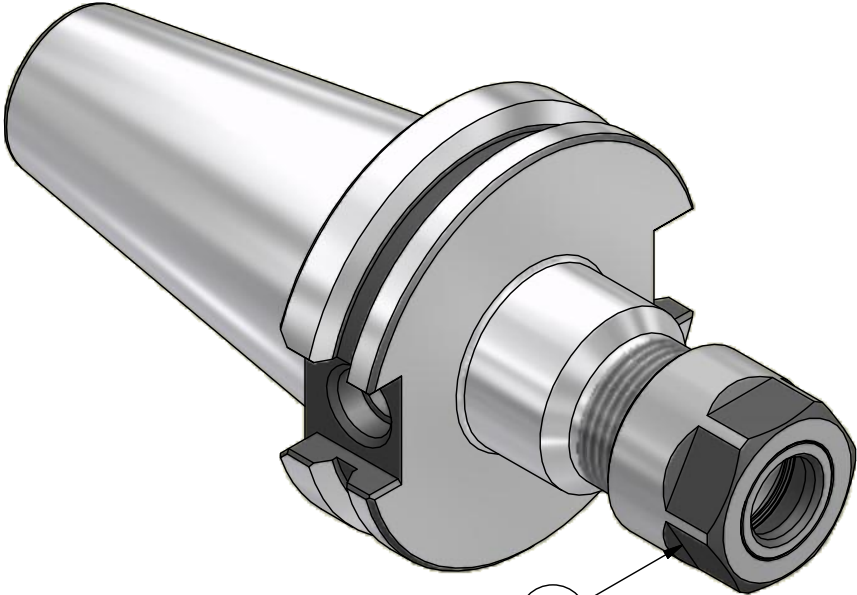

Parts List

ITEM	QTY	PART NUMBER	DESCRIPTION
1	1	16ERHPN	COLLET NUT, ER16

PART
NUMBER

C40F-16ERP262

PARLEC
 (800) TOOL USA
 WORLD HEADQUARTERS
 101 PERINTON PARKWAY
 FAIRPORT, NEW YORK 14450