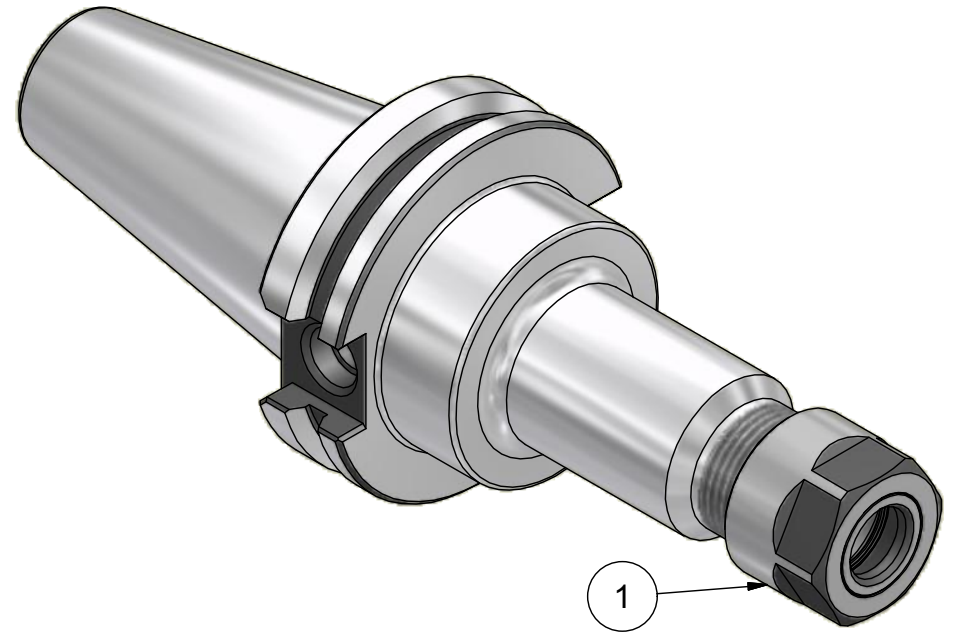

Parts List

ITEM	QTY	PART NUMBER	DESCRIPTION
1	1	16ERHPN	COLLET NUT, ER16

PART
NUMBER

C40F-16ERP412

PARLEC
 (800) TOOL USA
 WORLD HEADQUARTERS
 101 PERINTON PARKWAY
 FAIRPORT, NEW YORK 14450