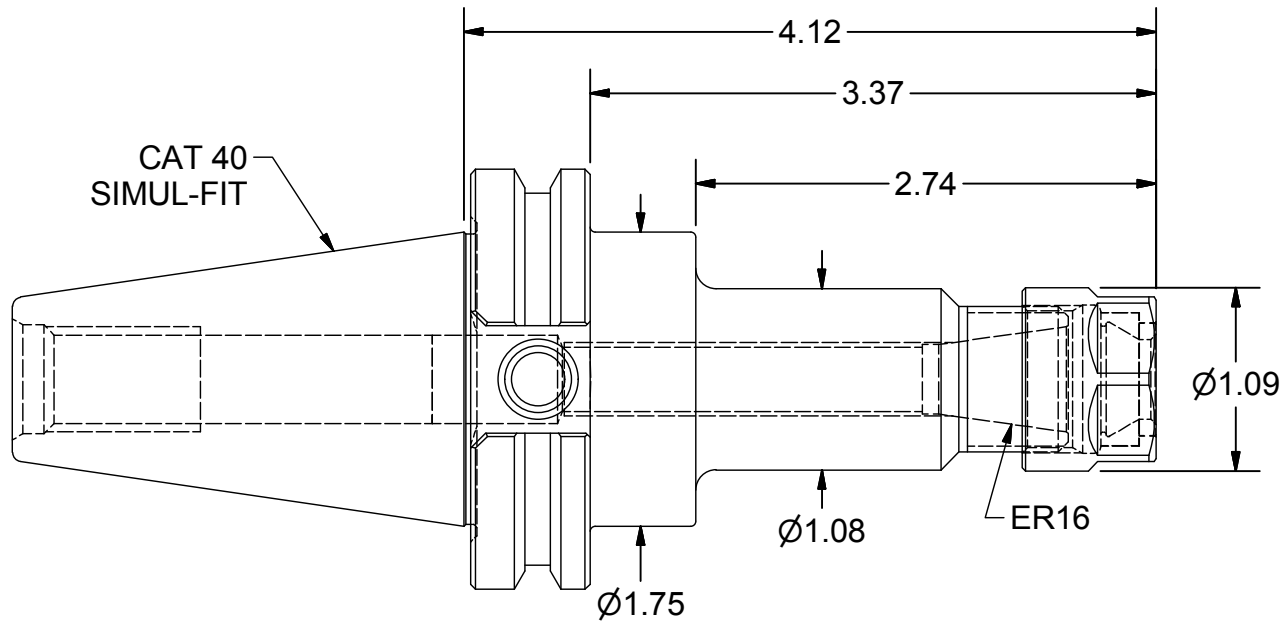

Parts List

ITEM	QTY	PART NUMBER	DESCRIPTION
1	1	16ERHPN	COLLET NUT, ER16

PART
NUMBER

C40F-16ERP412

PARLEC
 (800) TOOL USA
 WORLD HEADQUARTERS
 101 PERINTON PARKWAY
 FAIRPORT, NEW YORK 14450