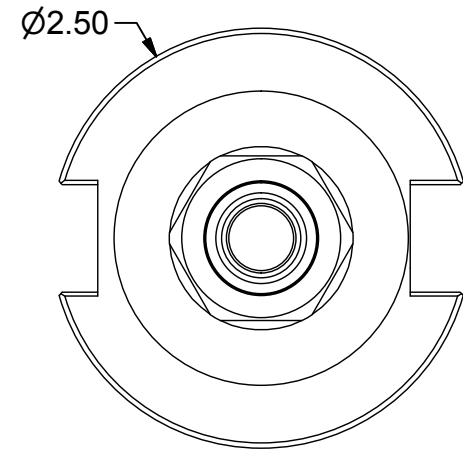

Parts List

ITEM	QTY	PART NUMBER	DESCRIPTION
1	1	16ERHPN	COLLET NUT, ER16

PART
NUMBER

C40F-16ERP412

PARLEC
 (800) TOOL USA
 WORLD HEADQUARTERS
 101 PERINTON PARKWAY
 FAIRPORT, NEW YORK 14450