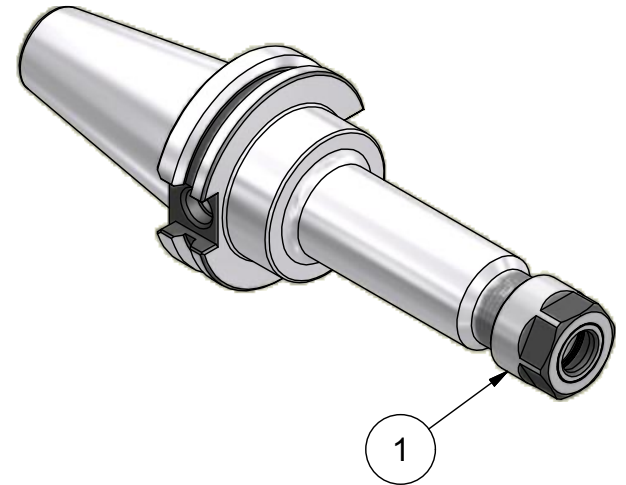

Parts List

ITEM	QTY	PART NUMBER	DESCRIPTION
1	1	16ERHPN	COLLET NUT, ER16

PART
NUMBER

C40F-16ERP512

PARLEC
 (800) TOOL USA
 WORLD HEADQUARTERS
 101 PERINTON PARKWAY
 FAIRPORT, NEW YORK 14450