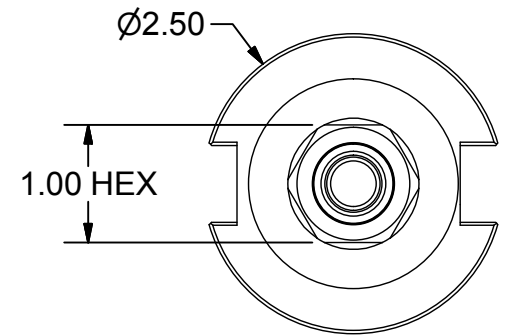

Parts List

ITEM	QTY	PART NUMBER	DESCRIPTION
1	1	16ERHPN	COLLET NUT, ER16

PART
NUMBER

C40F-16ERP512

PARLEC
 (800) TOOL USA
 WORLD HEADQUARTERS
 101 PERINTON PARKWAY
 FAIRPORT, NEW YORK 14450