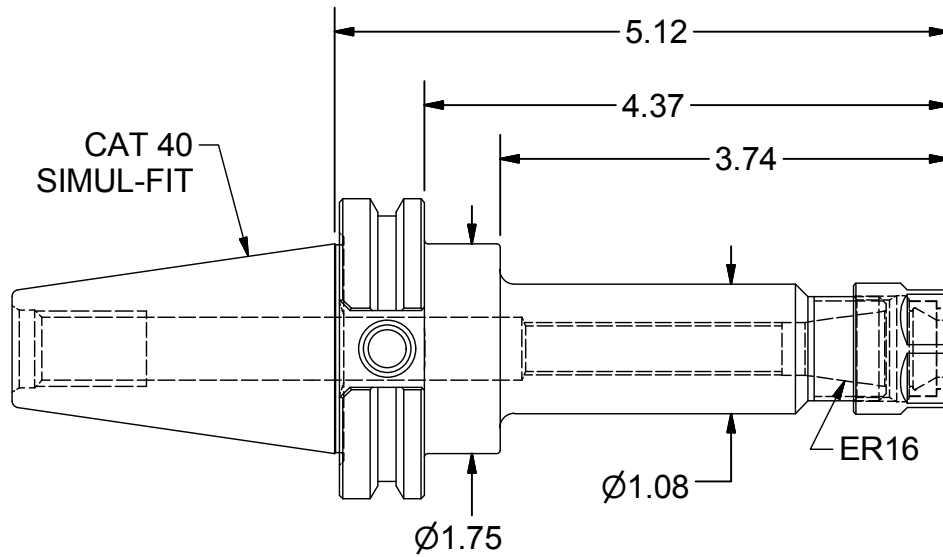

Parts List

ITEM	QTY	PART NUMBER	DESCRIPTION
1	1	16ERHPN	COLLET NUT, ER16

PART
NUMBER

C40F-16ERP512

PARLEC
 (800) TOOL USA
 WORLD HEADQUARTERS
 101 PERINTON PARKWAY
 FAIRPORT, NEW YORK 14450