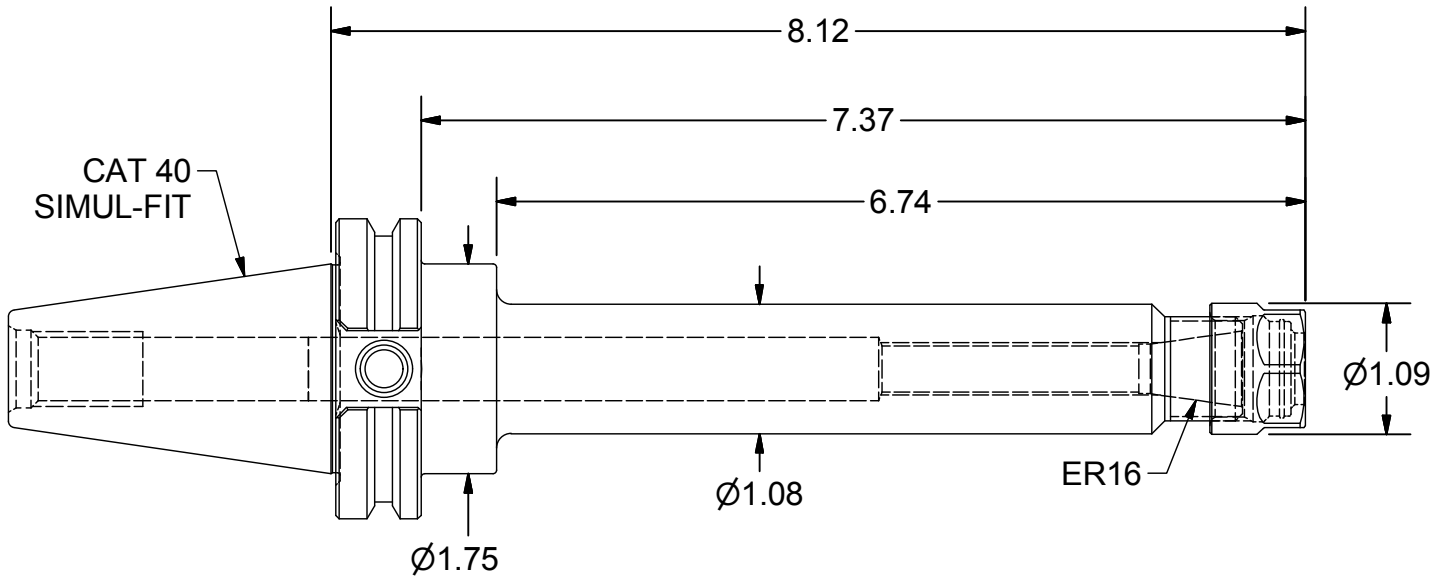

Parts List

ITEM	QTY	PART NUMBER	DESCRIPTION
1	1	16ERPNN	

PART
NUMBER

C40F-16ERP812

PARLEC
 (800) TOOL USA
 WORLD HEADQUARTERS
 101 PERINTON PARKWAY
 FAIRPORT, NEW YORK 14450