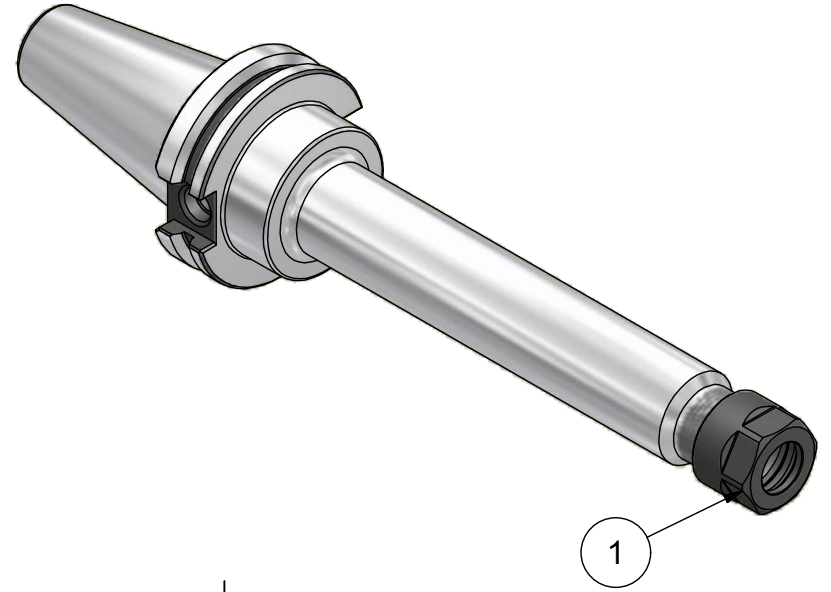

Parts List

ITEM	QTY	PART NUMBER	DESCRIPTION
1	1	16ERPNN	

PART
NUMBER

C40F-16ERP812

PARLEC
 (800) TOOL USA
 WORLD HEADQUARTERS
 101 PERINTON PARKWAY
 FAIRPORT, NEW YORK 14450