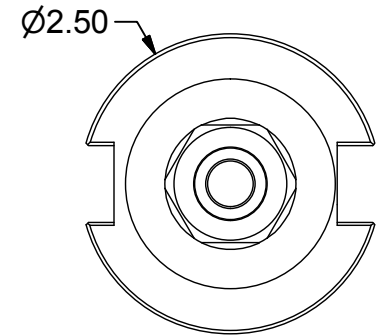

Parts List

ITEM	QTY	PART NUMBER	DESCRIPTION
1	1	16ERPNN	

PART
NUMBER

C40F-16ERP812

PARLEC
 (800) TOOL USA
 WORLD HEADQUARTERS
 101 PERINTON PARKWAY
 FAIRPORT, NEW YORK 14450