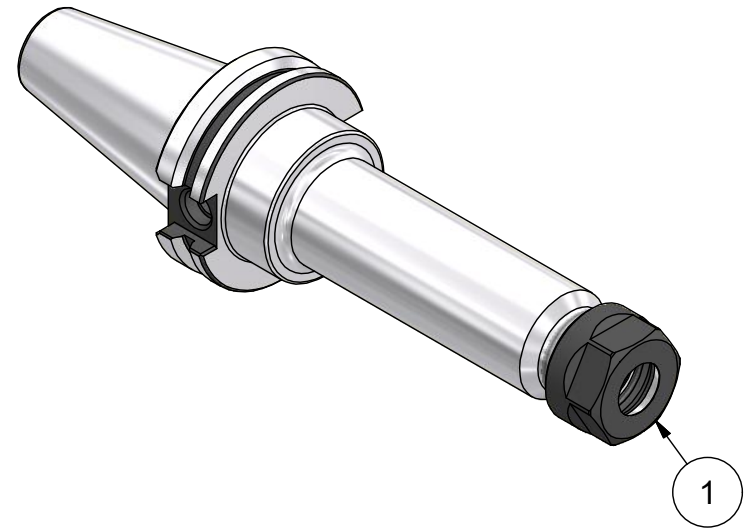

Parts List			
ITEM	QTY	PART NUMBER	DESCRIPTION
1	1	20ERHN	COLLET NUT
2	1	BS-09	BACK-UP SCREW, 9/16-18 LHx9/16

PART
NUMBER

C40F-20ERF600

PARLEC
 (800) TOOL USA
 WORLD HEADQUARTERS
 101 PERINTON PARKWAY
 FAIRPORT, NEW YORK 14450