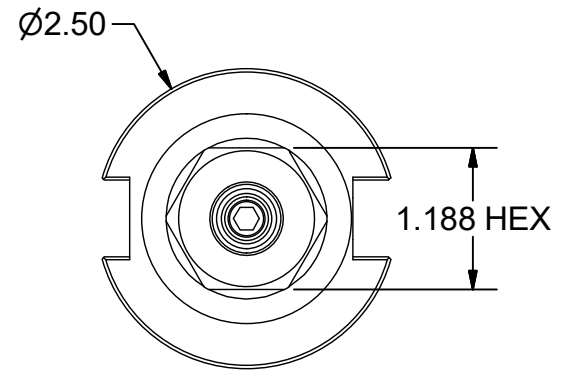

Parts List			
ITEM	QTY	PART NUMBER	DESCRIPTION
1	1	20ERHN	COLLET NUT
2	1	BS-09	BACK-UP SCREW, 9/16-18 LHx9/16

PART
NUMBER

C40F-20ERF600

PARLEC
 (800) TOOL USA
 WORLD HEADQUARTERS
 101 PERINTON PARKWAY
 FAIRPORT, NEW YORK 14450