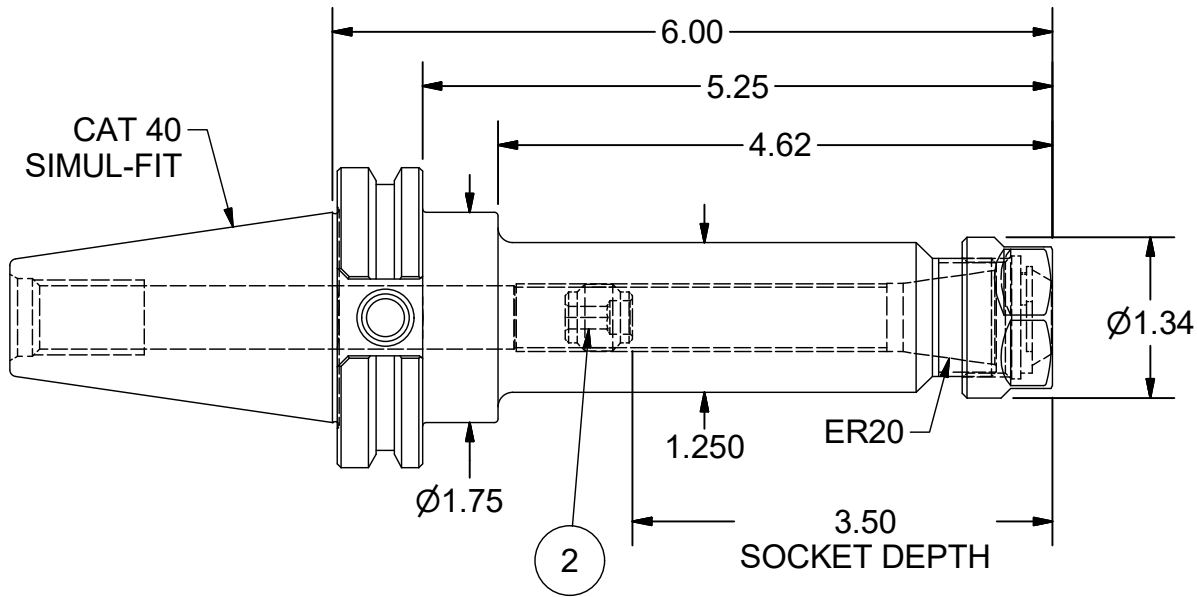

Parts List			
ITEM	QTY	PART NUMBER	DESCRIPTION
1	1	20ERHN	COLLET NUT
2	1	BS-09	BACK-UP SCREW, 9/16-18 LHx9/16

PART
NUMBER

C40F-20ERF600

PARLEC
 (800) TOOL USA
 WORLD HEADQUARTERS
 101 PERINTON PARKWAY
 FAIRPORT, NEW YORK 14450