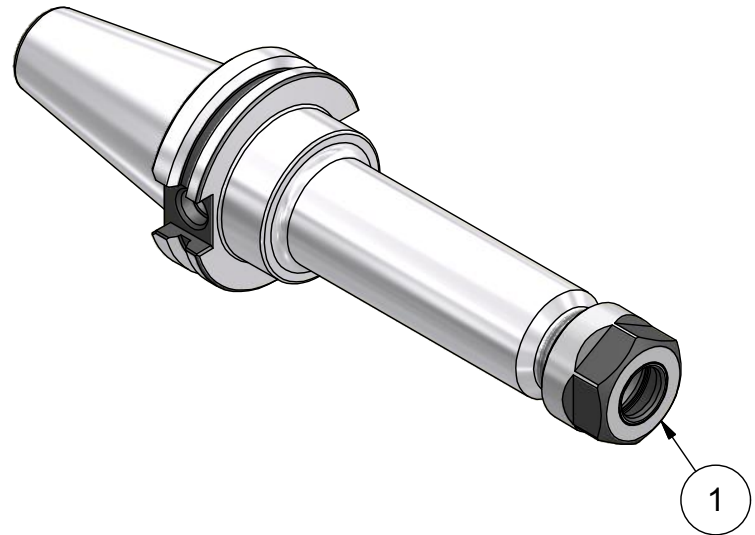

Parts List

ITEM	QTY	PART NUMBER	DESCRIPTION
1	1	20ERHPN	COLLET NUT, ER20

PART  
NUMBER

**C40F-20ERP612**

**PARLEC**  
 (800) TOOL USA  
 WORLD HEADQUARTERS  
 101 PERINTON PARKWAY  
 FAIRPORT, NEW YORK 14450