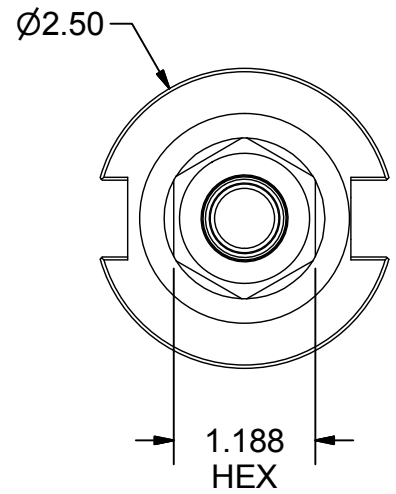

Parts List

ITEM	QTY	PART NUMBER	DESCRIPTION
1	1	20ERHPN	COLLET NUT, ER20

PART  
NUMBER

**C40F-20ERP612**

**PARLEC**  
 (800) TOOL USA  
 WORLD HEADQUARTERS  
 101 PERINTON PARKWAY  
 FAIRPORT, NEW YORK 14450