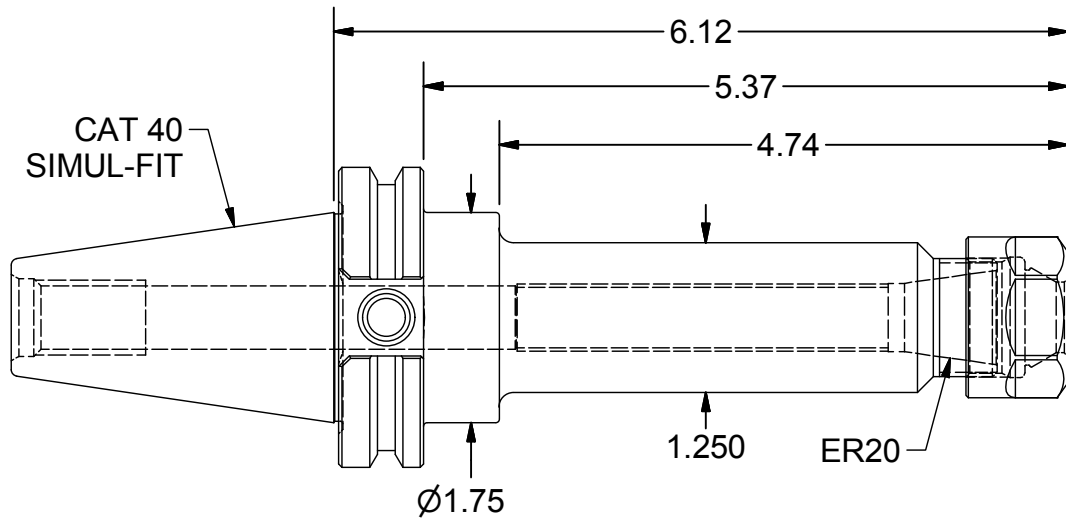

Parts List

ITEM	QTY	PART NUMBER	DESCRIPTION
1	1	20ERHPN	COLLET NUT, ER20

PART  
NUMBER

**C40F-20ERP612**

**PARLEC**  
 (800) TOOL USA  
 WORLD HEADQUARTERS  
 101 PERINTON PARKWAY  
 FAIRPORT, NEW YORK 14450