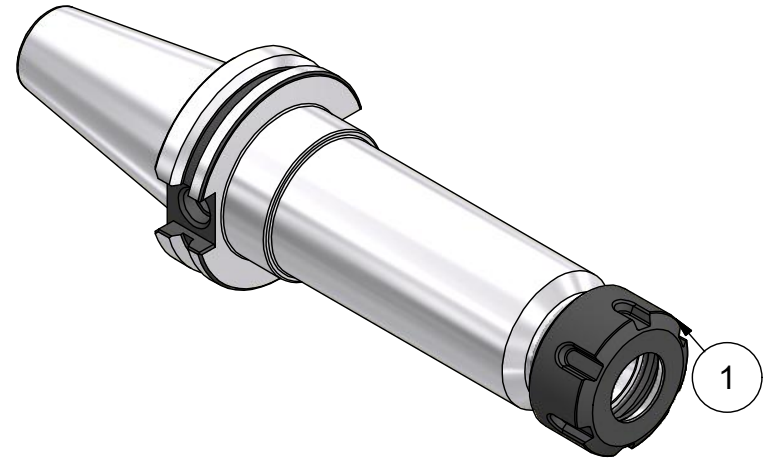

Parts List			
ITEM	QTY	PART NUMBER	DESCRIPTION
1	1	25ERN	COLLET NUT
2	1	BS-11	BACK-UP SCREW, 11/16-16 L.H.

PART
NUMBER

C40F-25ERF600

PARLEC
 (800) TOOL USA
 WORLD HEADQUARTERS
 101 PERINTON PARKWAY
 FAIRPORT, NEW YORK 14450