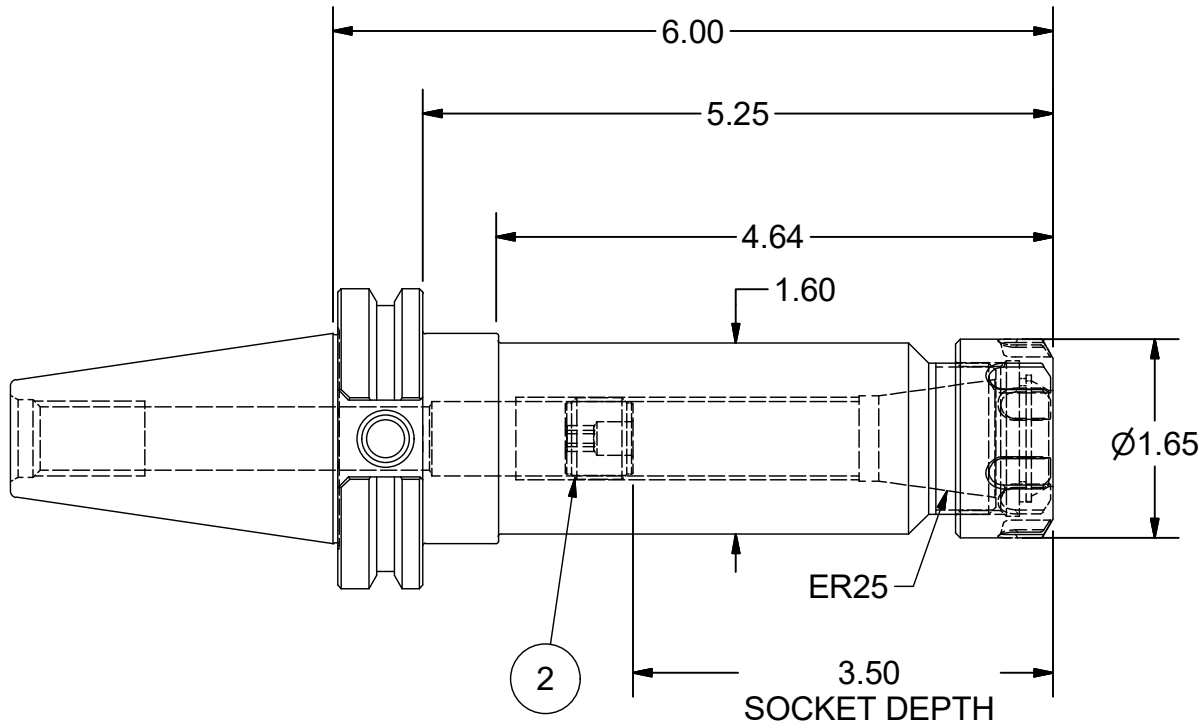

Parts List			
ITEM	QTY	PART NUMBER	DESCRIPTION
1	1	25ERN	COLLET NUT
2	1	BS-11	BACK-UP SCREW, 11/16-16 L.H.

PART
NUMBER

C40F-25ERF600

PARLEC
 (800) TOOL USA
 WORLD HEADQUARTERS
 101 PERINTON PARKWAY
 FAIRPORT, NEW YORK 14450