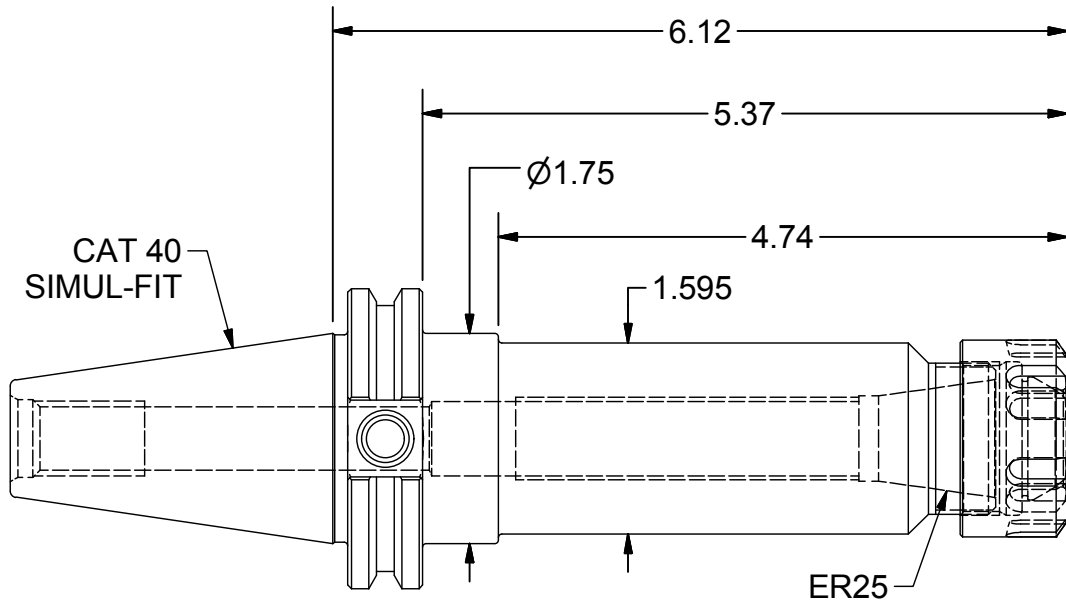

Parts List

ITEM	QTY	PART NUMBER	DESCRIPTION
1	1	25ERP612	COLLET NUT

PART
NUMBER

C40F-25ERP612

PARLEC
 (800) TOOL USA
 WORLD HEADQUARTERS
 101 PERINTON PARKWAY
 FAIRPORT, NEW YORK 14450