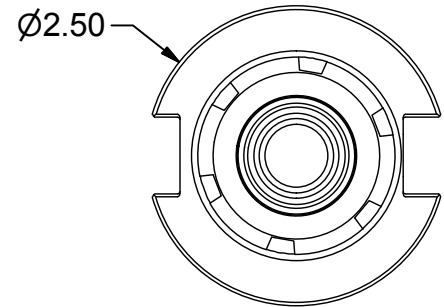

Parts List

ITEM	QTY	PART NUMBER	DESCRIPTION
1	1	25ERP612	COLLET NUT

PART
NUMBER

C40F-25ERP612

PARLEC
 (800) TOOL USA
 WORLD HEADQUARTERS
 101 PERINTON PARKWAY
 FAIRPORT, NEW YORK 14450