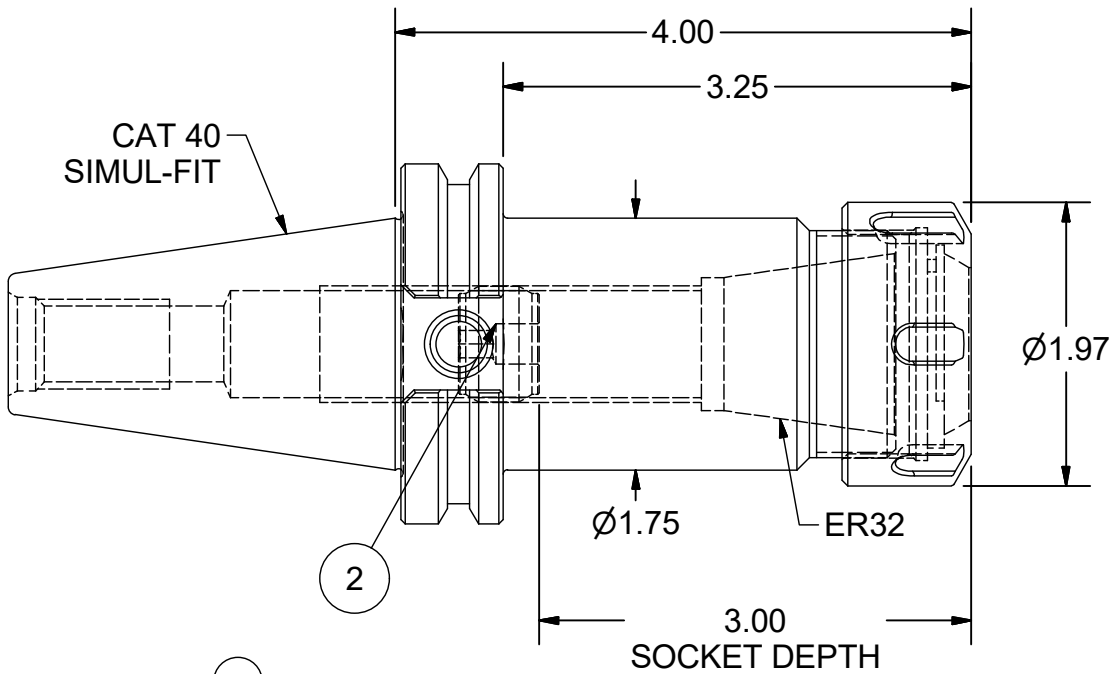

Parts List			
ITEM	QTY	PART NUMBER	DESCRIPTION
1	1	32ERN	COLLET NUT
2	1	BS-18	BACK-UP SCREW, 13/16-16 L.H.

PART
NUMBER

C40F-32ERF400

PARLEC
(800) TOOL USA
WORLD HEADQUARTERS
101 PERINTON PARKWAY
FAIRPORT, NEW YORK 14450