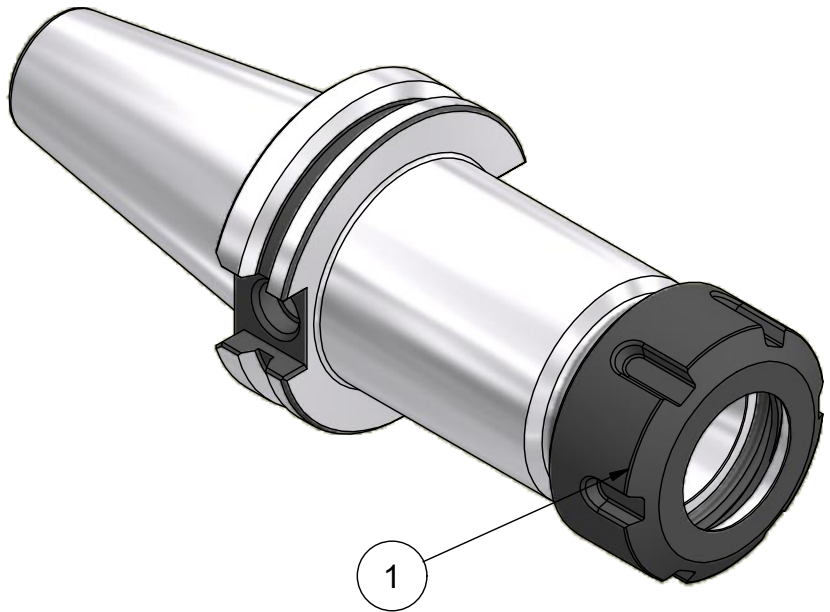

Parts List			
ITEM	QTY	PART NUMBER	DESCRIPTION
1	1	32ERN	COLLET NUT
2	1	BS-18	BACK-UP SCREW, 13/16-16 L.H.

PART
NUMBER

C40F-32ERF400

PARLEC
(800) TOOL USA
WORLD HEADQUARTERS
101 PERINTON PARKWAY
FAIRPORT, NEW YORK 14450