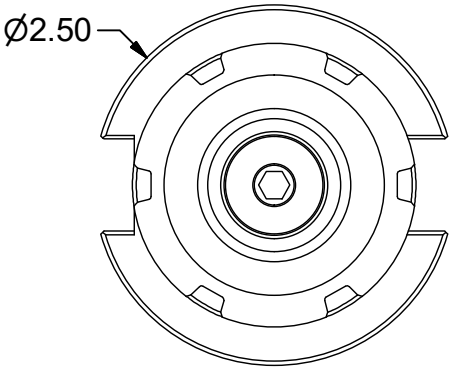

Parts List			
ITEM	QTY	PART NUMBER	DESCRIPTION
1	1	32ERN	COLLET NUT
2	1	BS-18	BACK-UP SCREW, 13/16-16 L.H.

PART
NUMBER

C40F-32ERF400

PARLEC
(800) TOOL USA
WORLD HEADQUARTERS
101 PERINTON PARKWAY
FAIRPORT, NEW YORK 14450