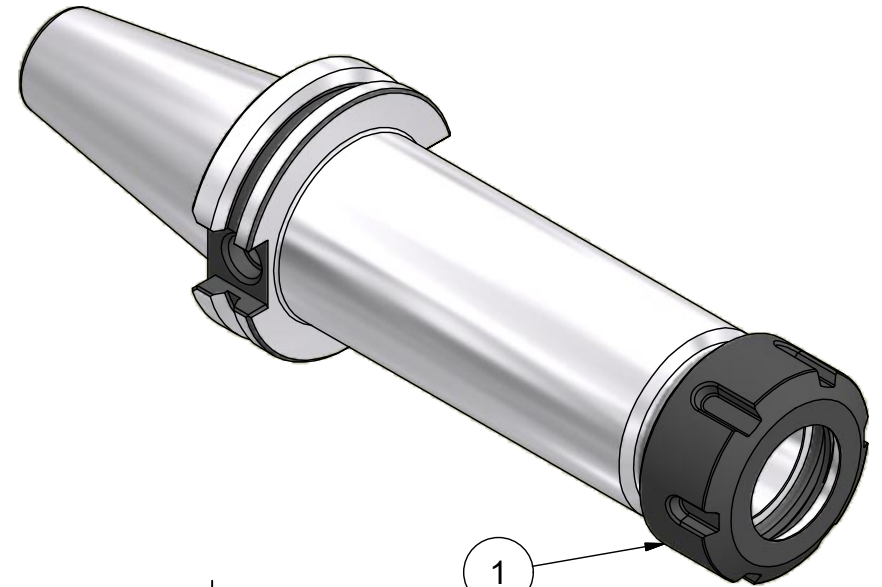

Parts List

ITEM	QTY	PART NUMBER	DESCRIPTION
1	1	32ERN	COLLET NUT
2	1	BS-18	BACK-UP SCREW, 13/16-16 L.H.

PART
NUMBER

C40F-32ERF600

PARLEC
 (800) TOOL USA
 WORLD HEADQUARTERS
 101 PERINTON PARKWAY
 FAIRPORT, NEW YORK 14450