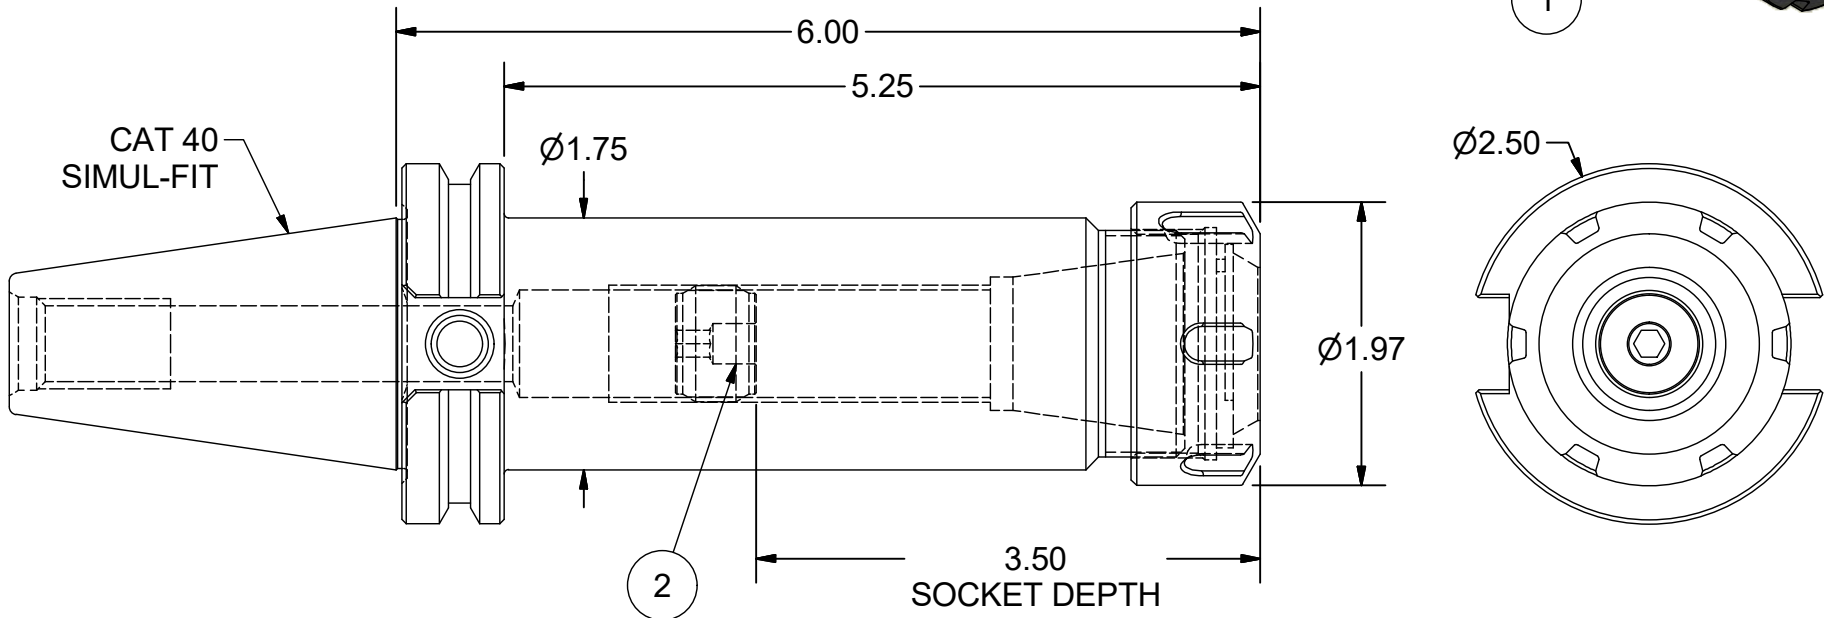

Parts List

ITEM	QTY	PART NUMBER	DESCRIPTION
1	1	32ERN	COLLET NUT
2	1	BS-18	BACK-UP SCREW, 13/16-16 L.H.

PART
NUMBER

C40F-32ERF600

PARLEC
 (800) TOOL USA
 WORLD HEADQUARTERS
 101 PERINTON PARKWAY
 FAIRPORT, NEW YORK 14450