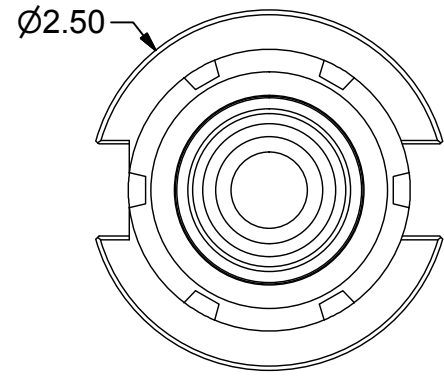

Parts List

ITEM	QTY	PART NUMBER	DESCRIPTION
1	1	32ERP412	COLLET NUT

PART  
NUMBER

**C40F-32ERP412**

**PARLEC**

(800) TOOL USA  
WORLD HEADQUARTERS  
101 PERINTON PARKWAY  
FAIRPORT, NEW YORK 14450