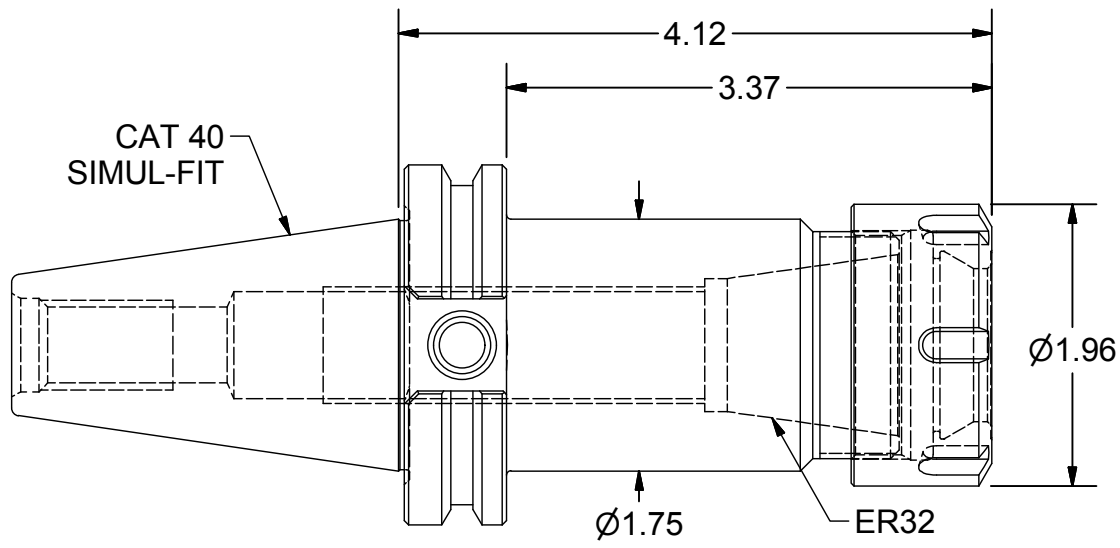

Parts List

ITEM	QTY	PART NUMBER	DESCRIPTION
1	1	32ERP412	COLLET NUT

PART  
NUMBER

**C40F-32ERP412**

**PARLEC**

(800) TOOL USA  
WORLD HEADQUARTERS  
101 PERINTON PARKWAY  
FAIRPORT, NEW YORK 14450