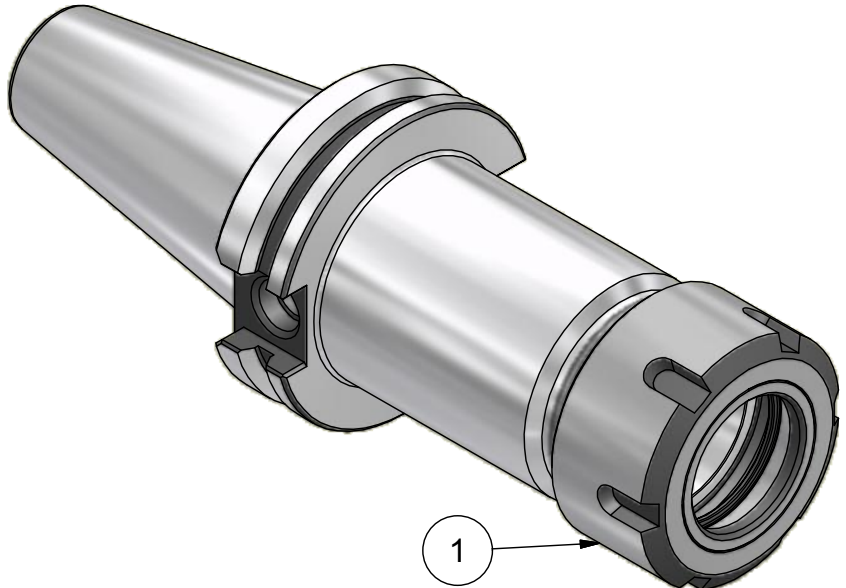

Parts List

ITEM	QTY	PART NUMBER	DESCRIPTION
1	1	32ERP412	COLLET NUT

PART  
NUMBER

**C40F-32ERP412**

**PARLEC**

(800) TOOL USA  
WORLD HEADQUARTERS  
101 PERINTON PARKWAY  
FAIRPORT, NEW YORK 14450