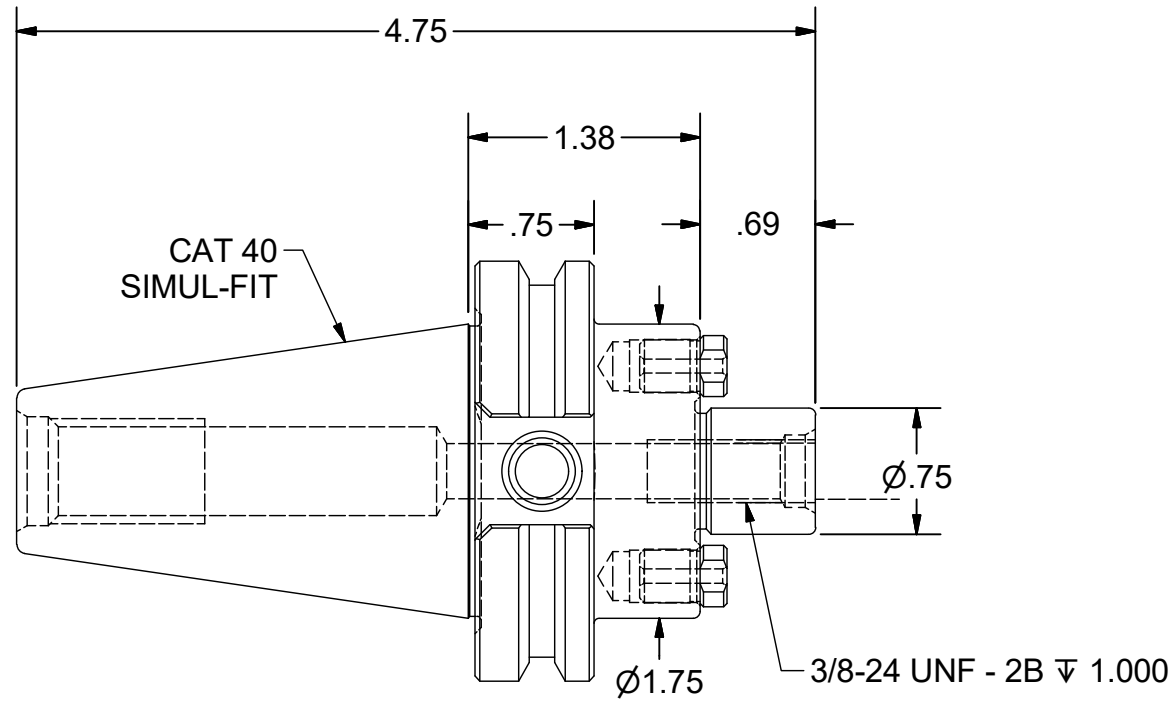

Parts List

ITEM	QTY	PART NUMBER	DESCRIPTION
1	1	028-192	CAP SCREW, 3/8-24 x 1"
2	2	75KY	DRIVE KEY

PART  
NUMBER

C40F-75SM1

**PARLEC**  
 (800) TOOL USA  
 WORLD HEADQUARTERS  
 101 PERINTON PARKWAY  
 FAIRPORT, NEW YORK 14450