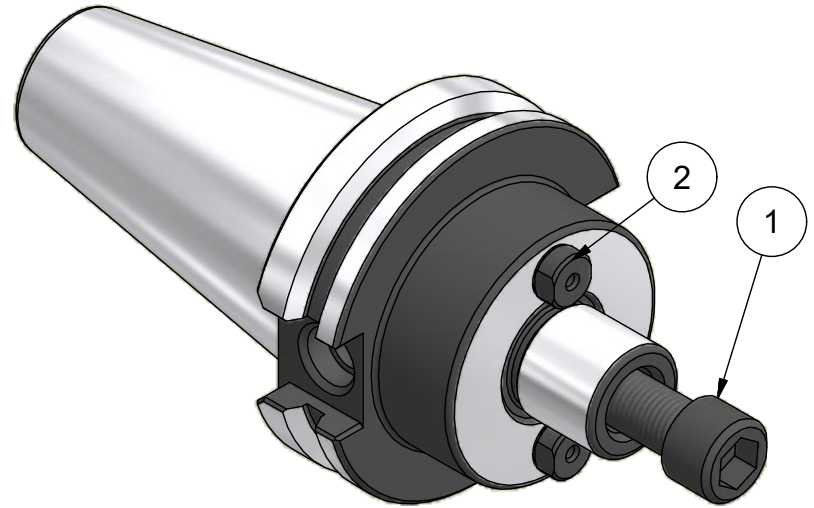

Parts List

ITEM	QTY	PART NUMBER	DESCRIPTION
1	1	028-192	CAP SCREW, 3/8-24 x 1"
2	2	75KY	DRIVE KEY

PART  
NUMBER

C40F-75SM1

**PARLEC**  
 (800) TOOL USA  
 WORLD HEADQUARTERS  
 101 PERINTON PARKWAY  
 FAIRPORT, NEW YORK 14450