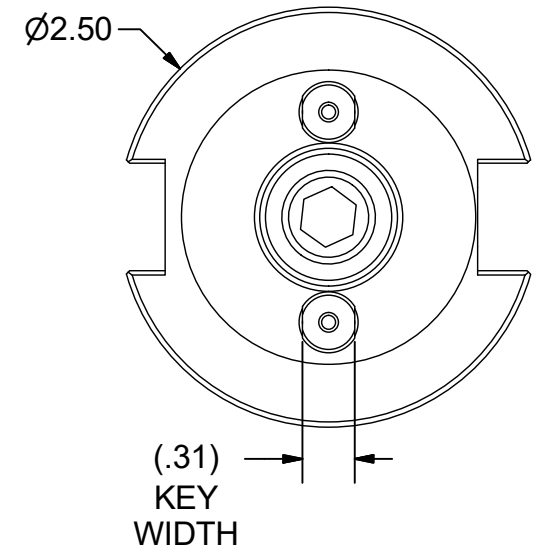

Parts List

ITEM	QTY	PART NUMBER	DESCRIPTION
1	1	028-192	CAP SCREW, 3/8-24 x 1"
2	2	75KY	DRIVE KEY

PART  
NUMBER

C40F-75SM1

**PARLEC**  
 (800) TOOL USA  
 WORLD HEADQUARTERS  
 101 PERINTON PARKWAY  
 FAIRPORT, NEW YORK 14450