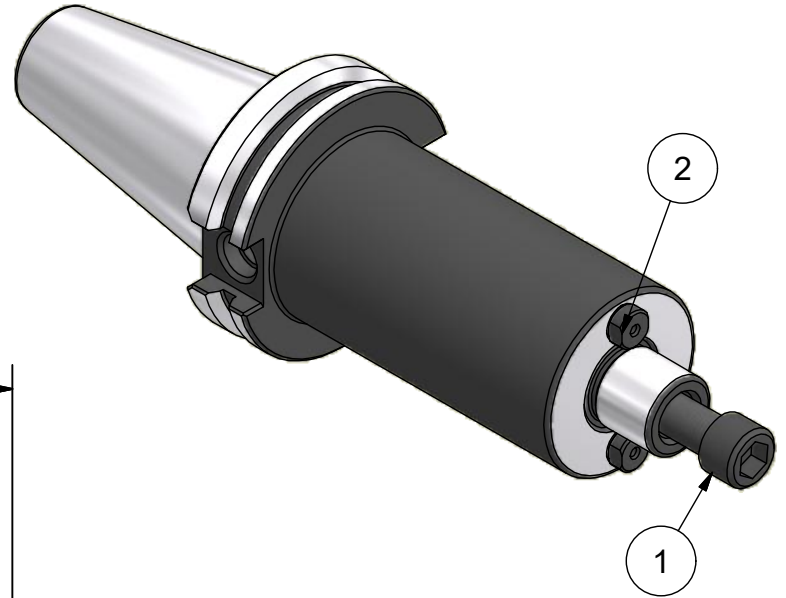

Parts List

ITEM	QTY	PART NUMBER	DESCRIPTION
1	1	028-192	CAP SCREW, 3/8-24 x 1"
2	2	75KY	DRIVE KEY

CAT 40
SIMUL-FIT

PART
NUMBER

C40F-75SM4

PARLEC
 (800) TOOL USA
 WORLD HEADQUARTERS
 101 PERINTON PARKWAY
 FAIRPORT, NEW YORK 14450