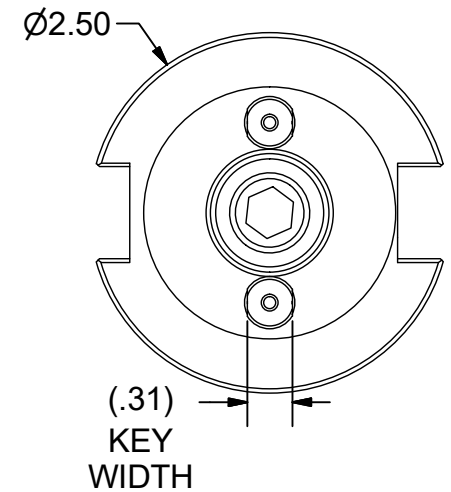

Parts List

ITEM	QTY	PART NUMBER	DESCRIPTION
1	1	028-192	CAP SCREW, 3/8-24 x 1"
2	2	75KY	DRIVE KEY

CAT 40
SIMUL-FIT

PART
NUMBER

C40F-75SM4

PARLEC
 (800) TOOL USA
 WORLD HEADQUARTERS
 101 PERINTON PARKWAY
 FAIRPORT, NEW YORK 14450