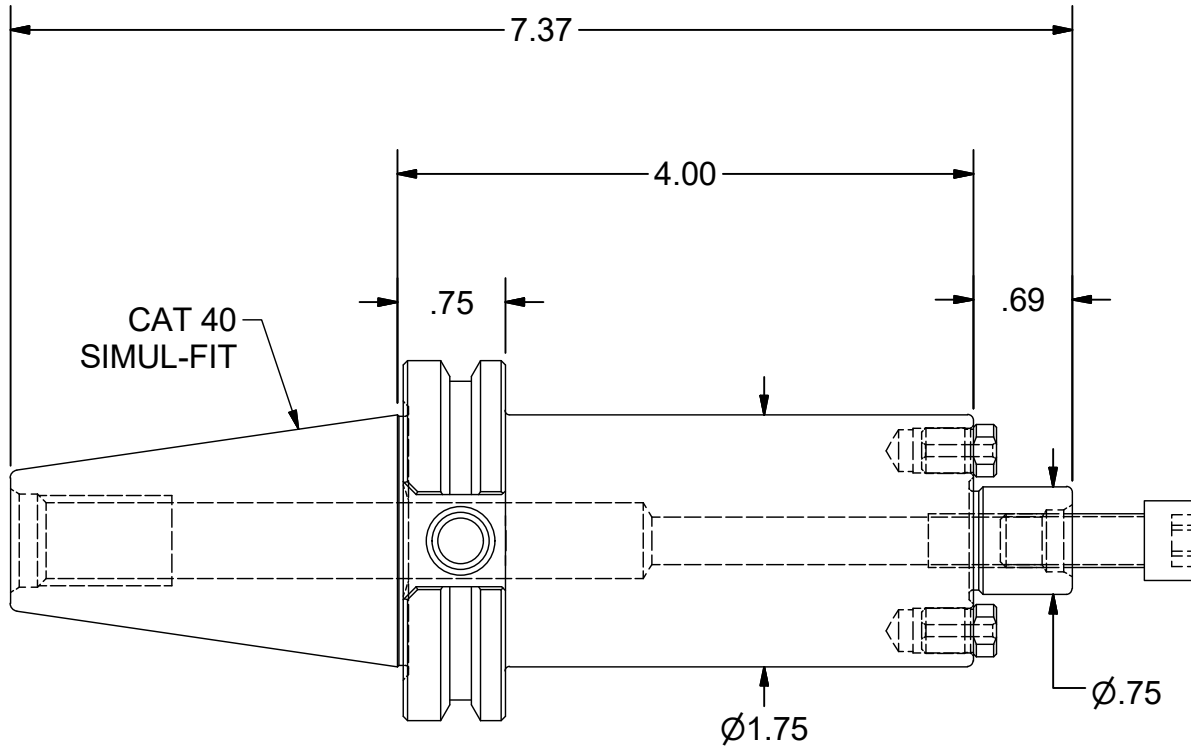

Parts List

ITEM	QTY	PART NUMBER	DESCRIPTION
1	1	028-192	CAP SCREW, 3/8-24 x 1"
2	2	75KY	DRIVE KEY

CAT 40
SIMUL-FIT

PART
NUMBER

C40F-75SM4

PARLEC
 (800) TOOL USA
 WORLD HEADQUARTERS
 101 PERINTON PARKWAY
 FAIRPORT, NEW YORK 14450