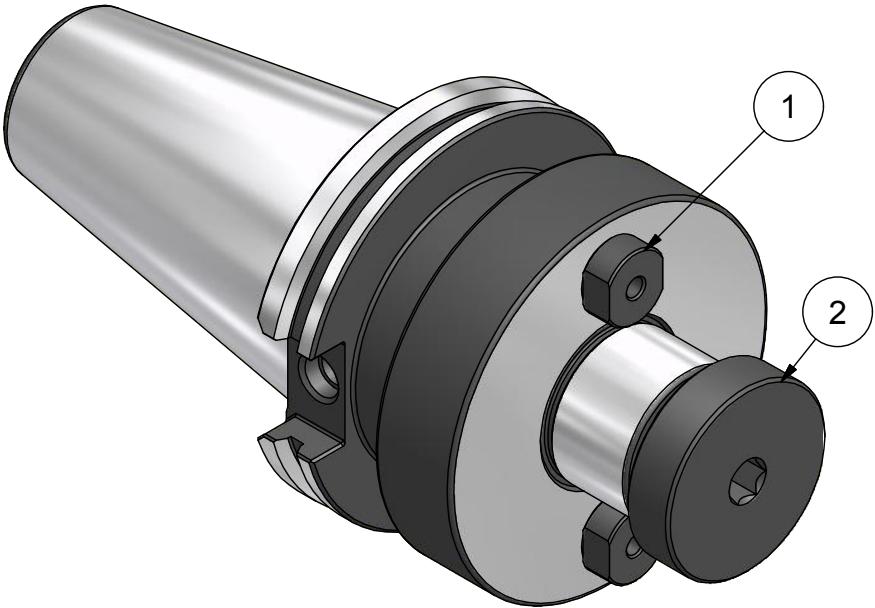

Parts List			
ITEM	QTY	PART NUMBER	DESCRIPTION
1	2	15KY	DRIVE KEY
2	1	15LS	LOCK SCREW

PART
NUMBER

C50F-15SM2

PARLEC
 (800) TOOL USA
 WORLD HEADQUARTERS
 101 PERINTON PARKWAY
 FAIRPORT, NEW YORK 14450