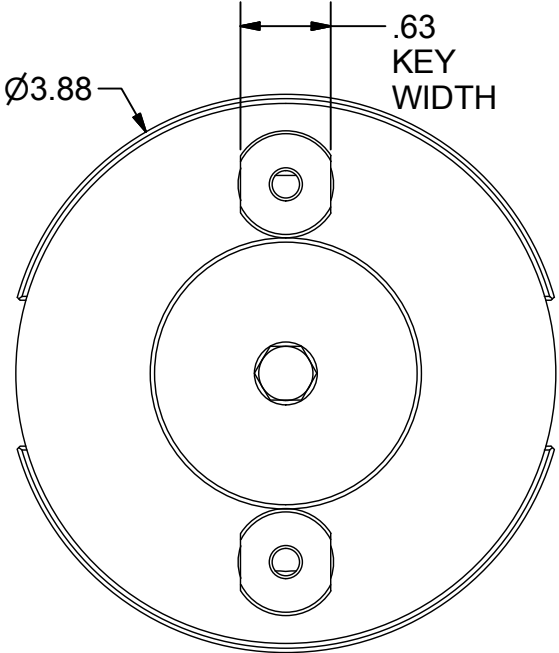

Parts List			
ITEM	QTY	PART NUMBER	DESCRIPTION
1	2	15KY	DRIVE KEY
2	1	15LS	LOCK SCREW

PART
NUMBER

C50F-15SM2

PARLEC
 (800) TOOL USA
 WORLD HEADQUARTERS
 101 PERINTON PARKWAY
 FAIRPORT, NEW YORK 14450