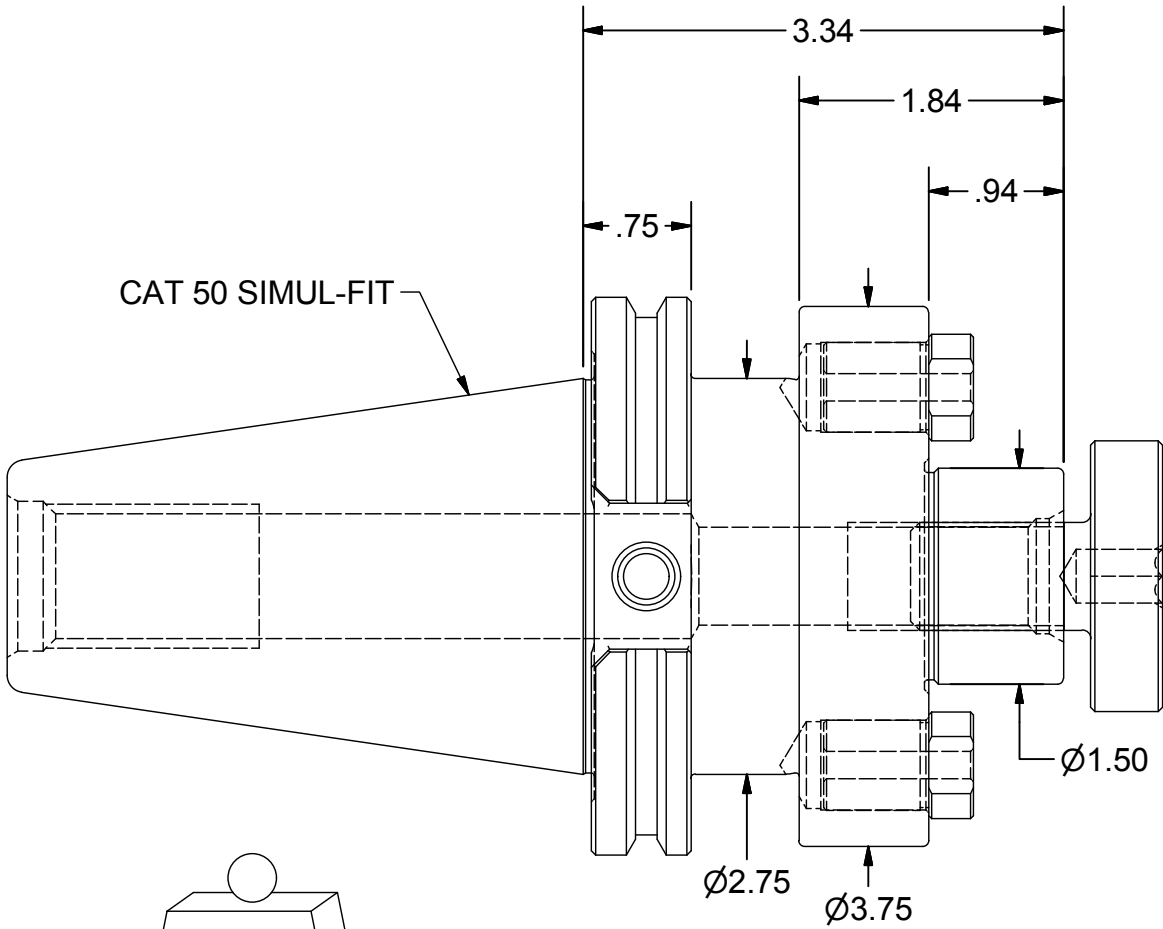

Parts List			
ITEM	QTY	PART NUMBER	DESCRIPTION
1	2	15KY	DRIVE KEY
2	1	15LS	LOCK SCREW

PART
NUMBER

C50F-15SM2

PARLEC
 (800) TOOL USA
 WORLD HEADQUARTERS
 101 PERINTON PARKWAY
 FAIRPORT, NEW YORK 14450