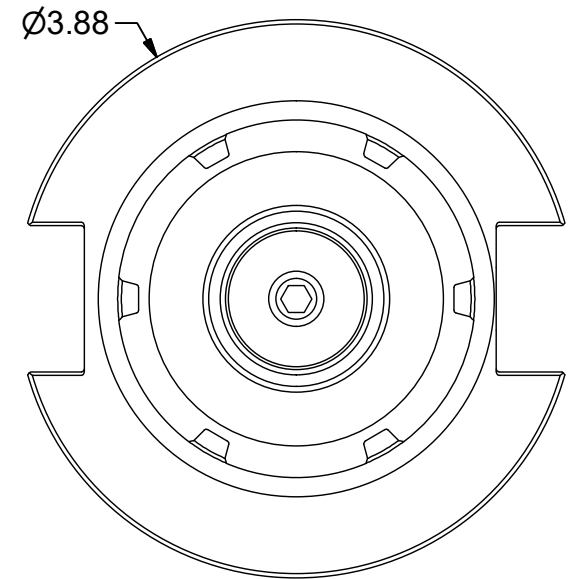

Parts List

ITEM	QTY	PART NUMBER	DESCRIPTION
1	1	40ERN	COLLET NUT
2	1	BS-10	BACK-UP SCREW; 1 1/8-16 L.H.

PART
NUMBER

C50F-40ERF400

PARLEC
 (800) TOOL USA
 WORLD HEADQUARTERS
 101 PERINTON PARKWAY
 FAIRPORT, NEW YORK 14450