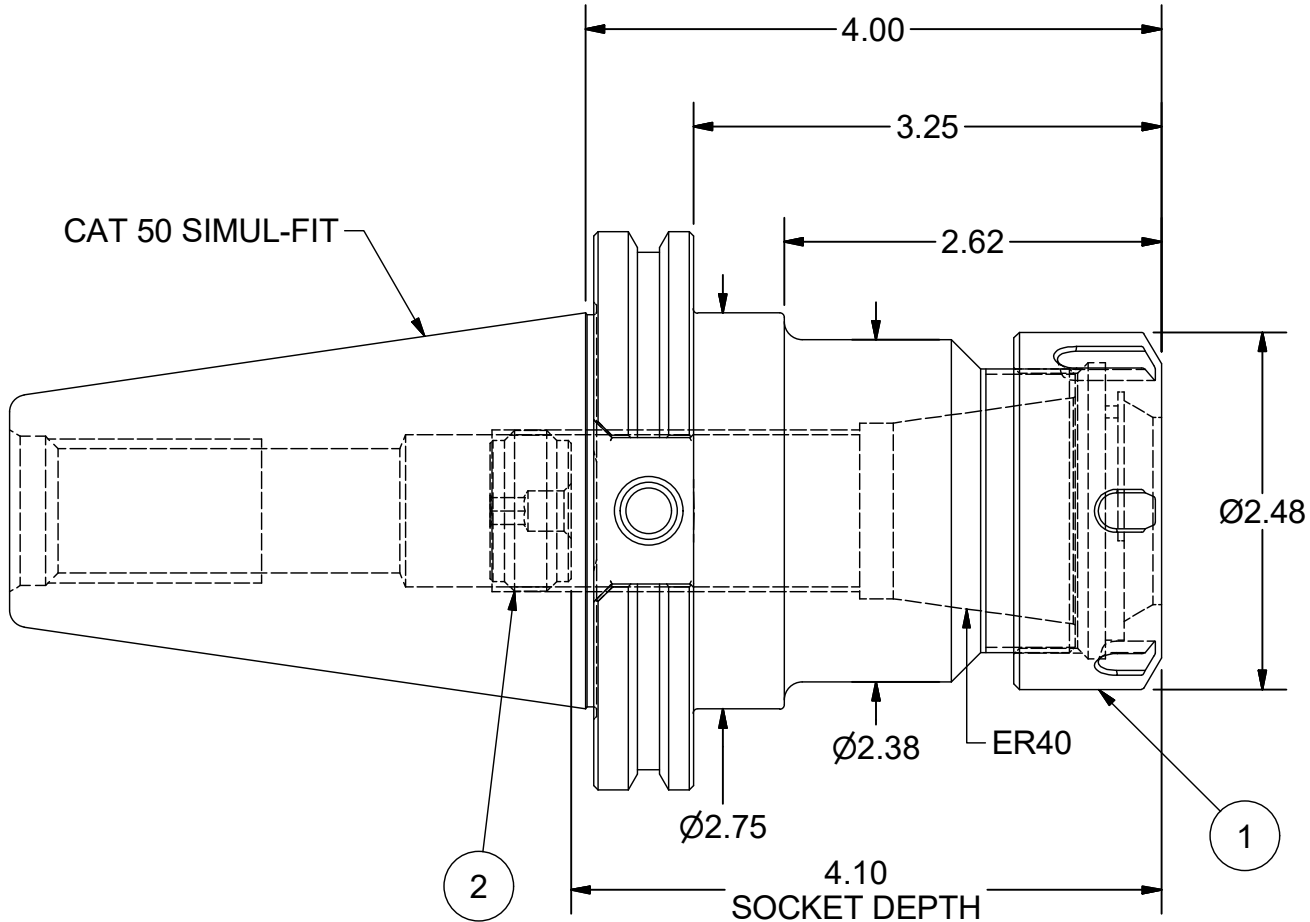

Parts List

ITEM	QTY	PART NUMBER	DESCRIPTION
1	1	40ERN	COLLET NUT
2	1	BS-10	BACK-UP SCREW; 1 1/8-16 L.H.

PART
NUMBER

C50F-40ERF400

PARLEC
 (800) TOOL USA
 WORLD HEADQUARTERS
 101 PERINTON PARKWAY
 FAIRPORT, NEW YORK 14450