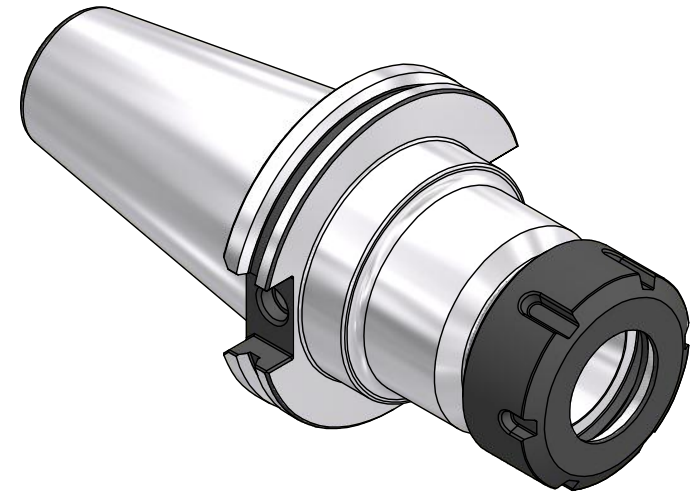

Parts List

ITEM	QTY	PART NUMBER	DESCRIPTION
1	1	40ERN	COLLET NUT
2	1	BS-10	BACK-UP SCREW; 1 1/8-16 L.H.

PART
NUMBER

C50F-40ERF400

PARLEC
 (800) TOOL USA
 WORLD HEADQUARTERS
 101 PERINTON PARKWAY
 FAIRPORT, NEW YORK 14450