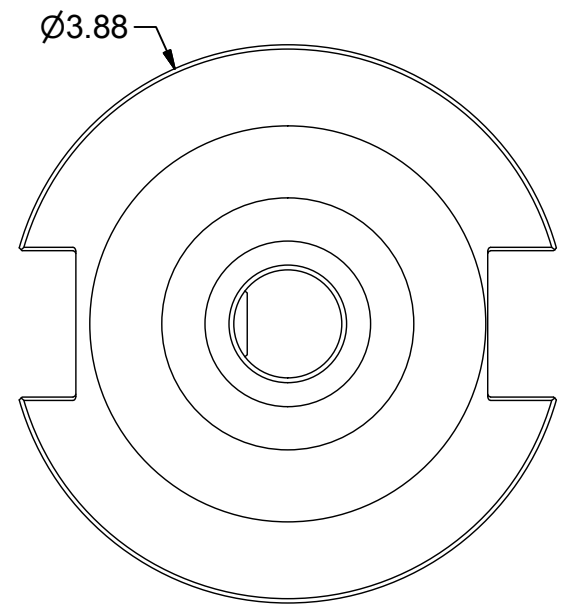

Parts List

ITEM	QTY	PART NUMBER	DESCRIPTION
1	1	029-925	SET SCREW, WELDON, 5/8-18 x 1/2

PART
NUMBER

C50F-75EM3

PARLEC
 (800) TOOL USA
 WORLD HEADQUARTERS
 101 PERINTON PARKWAY
 FAIRPORT, NEW YORK 14450