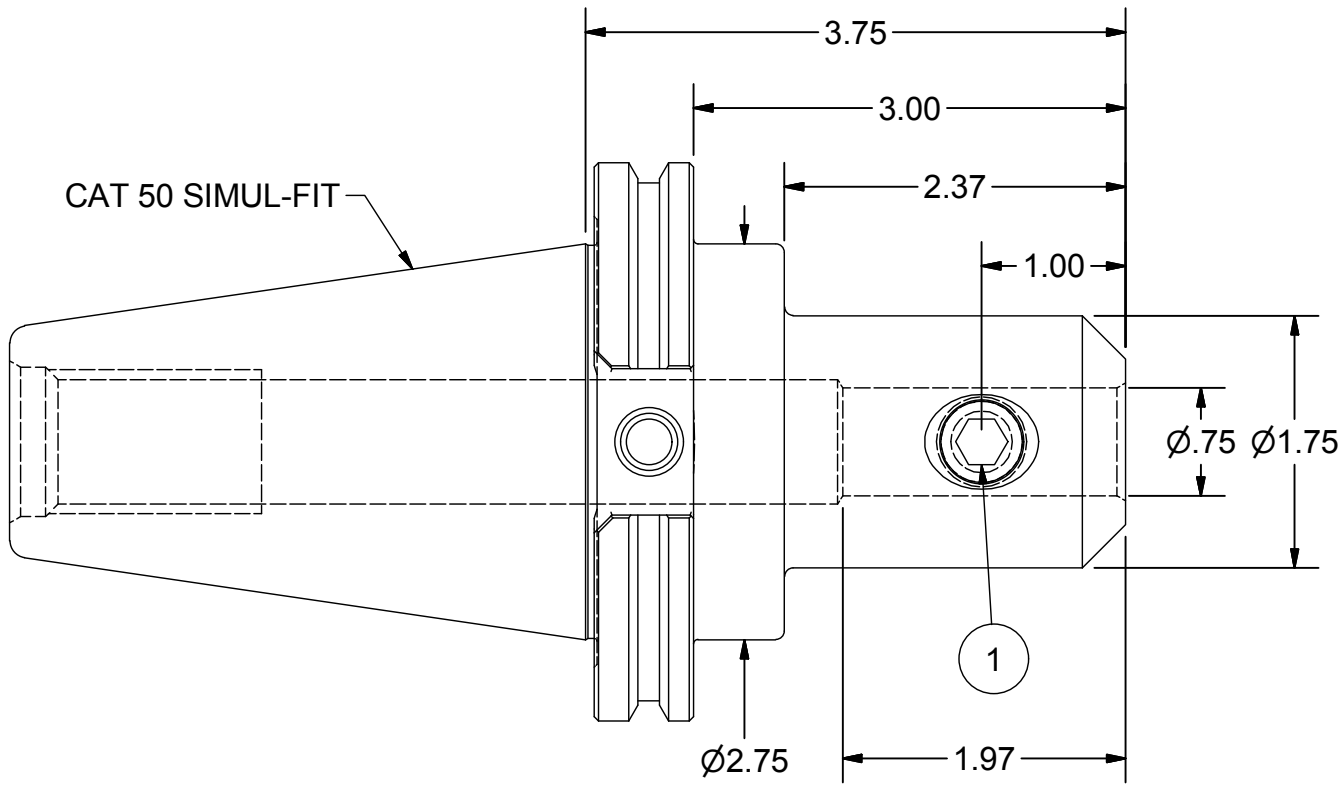

Parts List

ITEM	QTY	PART NUMBER	DESCRIPTION
1	1	029-925	SET SCREW, WELDON, 5/8-18 x 1/2

PART
NUMBER

C50F-75EM3

PARLEC
 (800) TOOL USA
 WORLD HEADQUARTERS
 101 PERINTON PARKWAY
 FAIRPORT, NEW YORK 14450